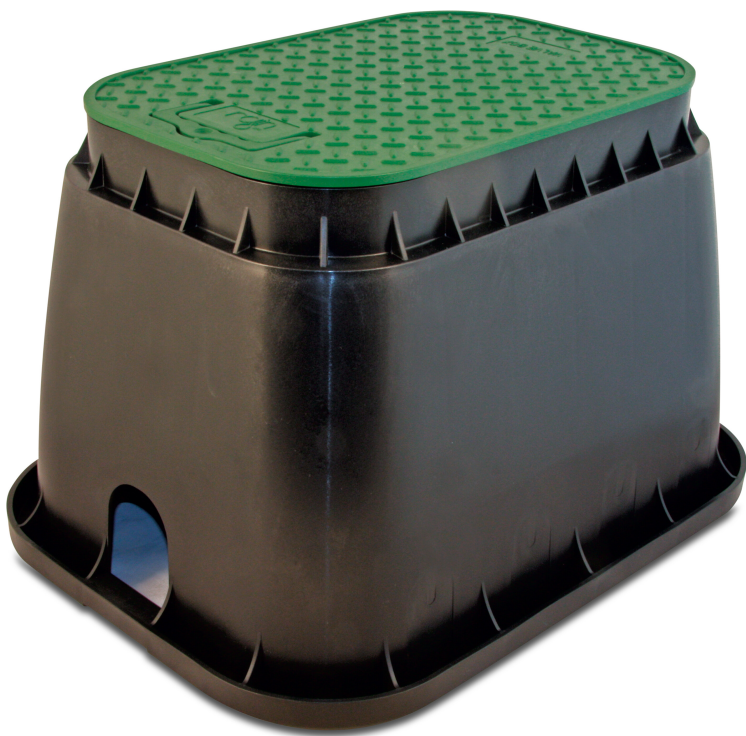

# Rain Valve box rectangular PP black/green type Super Jumbo (7030860)

# TECHNICAL SPECIFICATIONS

Colour black/green

Material PP

Material cover polyethylene

Height 330 mm

Number of Exhausts 1

Type Super Jumbo

Packaging 1 pcs

Length 810 mm

Width 590 mm

Cover 59 x 37 cm

**Last modified date: 26/05/2026**

Bosta UK Ltd.  
Reflection House  
Olding Road  
Bury St. Edmunds  
Suffolk  
IP33 3TA  
T +44 (0) 1284 716580  
E [enquiries@bosta.co.uk](mailto:enquiries@bosta.co.uk)  
<http://www.bosta.com>