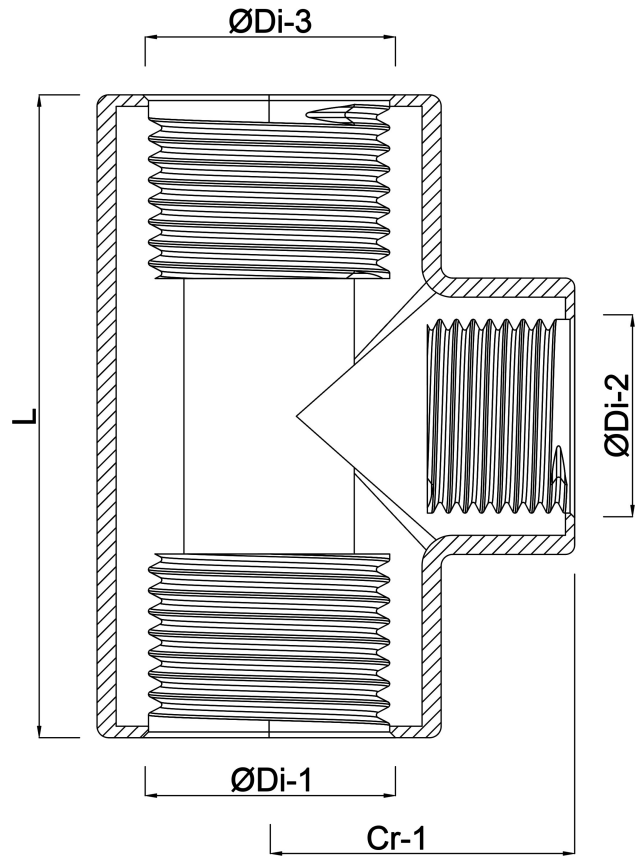

T-piece 90° PP 3/4" female thread 10bar grey (0330123)

TECHNICAL SPECIFICATIONS

Colour	grey
Material	PP
Connection	female thread
Pressure	10 bar
Max. temp.	80 °C
Size	3/4"

DIMENSIONS

Cr-1	25.75 mm
L	65.5 mm
ØDi-1	3/4 "
ØDi-2	3/4 "
ØDi-3	3/4 "
β	90 °