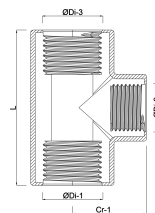

T-piece 90° PP 3/4" female thread 10bar grey (0330123)

TECHNICAL SPECIFICATIONS

Colour	grey
Material	PP
Connection	female thread
Pressure	10 bar
Max. temp.	80 °C
Size	3/4"

DIMENSIONS

Cr-1	25.75 mm
L	65.5 mm
ØDi-1	3/4 "
ØDi-2	3/4 "
ØDi-3	3/4 "
β	90 °