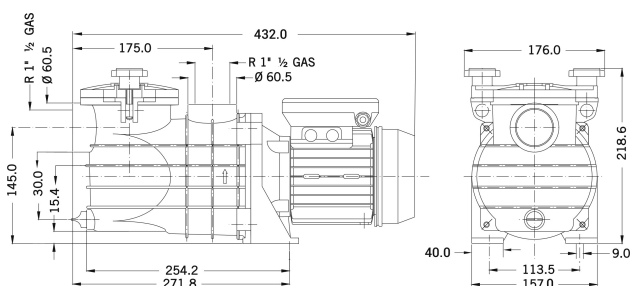

# TECHNICAL SPECIFICATIONS

Colour	black
Shaft	stainless steel 416
Pump body	PP/GF30
Material impeller 1	noryl
Material cover	PP/GF30
Material seal	carbon/ceramic
Connection	female thread
Length	432 mm
Voltage	230VAC
Max. temperature	40 °C
Width	176 mm
Height	218.6 mm
Frequency	50 Hz
IP value	IP55
Motor RPM	2900
Type	Micro 25
Capacity	6,1 m <sup>3</sup> /h

Output Power 0,25 HP

Max. head 9 m

Size 1 1/2"

Weight 6.4 kg

Power 0.2 kW

Ampere 1,4 A

## PRODUCT INFORMATION

Specially designed for small pools, above ground pools and spas.

Features:

- Connection: female thread
- Self-priming
- Suitable for operation with salt chlorinators and sea water up to 3,5% (35gr/l)
- Thermal protection included
- Supplied with 1m cable with Schuko plug
- Insulation Class: F
- Protection: IP55
- Motor: 50Hz/2900rpm with option of 60Hz
- Max water temperature: 40°C