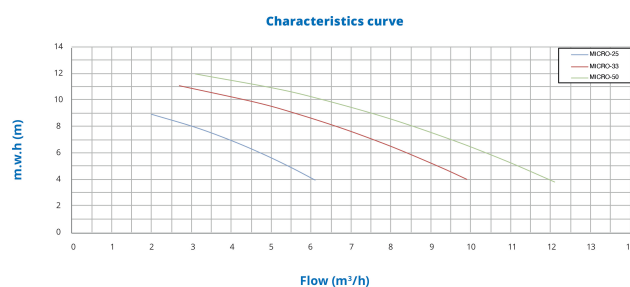

# TECHNICAL SPECIFICATIONS

Colour	black
Shaft	stainless steel 416
Pump body	PP/GF30
Material impeller 1	noryl
Material cover	PP/GF30
Material seal	carbon/ceramic
Connection	female thread
Length	432 mm
Voltage	230VAC
Max. temperature	40 °C
Width	176 mm
Height	218.6 mm
Frequency	50 Hz
IP value	IP55
Motor RPM	2900
Type	Micro 25
Capacity	6,1 m <sup>3</sup> /h

Output Power 0,25 HP

Max. head 9 m

Size 1 1/2"

Weight 6.4 kg

Power 0.2 kW

Ampere 1,4 A

## PRODUCT INFORMATION

Specially designed for small pools, above ground pools and spas.

Features:

- Connection: female thread
- Self-priming
- Suitable for operation with salt chlorinators and sea water up to 3,5% (35gr/l)
- Thermal protection included
- Supplied with 1m cable with Schuko plug
- Insulation Class: F
- Protection: IP55
- Motor: 50Hz/2900rpm with option of 60Hz
- Max water temperature: 40°C