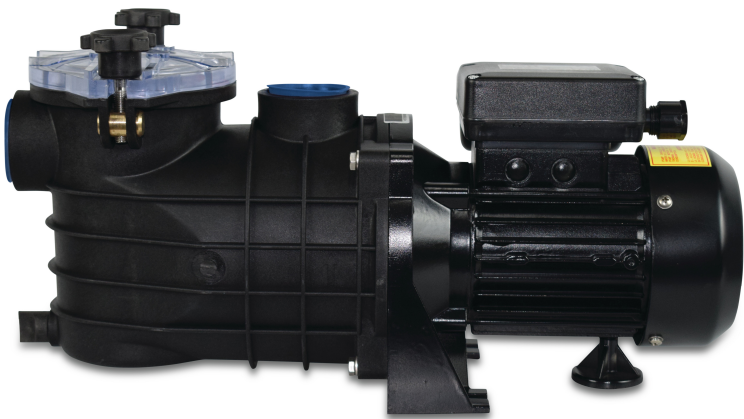

**PSH Pool pump PP/GF30 1 1/2"  
female thread 1,4A 230VAC  
black type Micro 25 (7032211)**

 P S H

# TECHNICAL SPECIFICATIONS

Colour	black
Shaft	stainless steel 416
Pump body	PP/GF30
Material impeller 1	noryl
Material cover	PP/GF30
Material seal	carbon/ceramic
Connection	female thread
Length	432 mm
Voltage	230VAC
Max. temperature	40 °C
Width	176 mm
Height	218.6 mm
Frequency	50 Hz
IP value	IP55
Motor RPM	2900
Type	Micro 25
Capacity	6,1 m <sup>3</sup> /h

Output Power 0,25 HP

Max. head 9 m

Size 1 1/2"

Weight 6.4 kg

Power 0.2 kW

Ampere 1,4 A

## PRODUCT INFORMATION

Specially designed for small pools, above ground pools and spas.

Features:

- Connection: female thread
- Self-priming
- Suitable for operation with salt chlorinators and sea water up to 3,5% (35gr/l)
- Thermal protection included
- Supplied with 1m cable with Schuko plug
- Insulation Class: F
- Protection: IP55
- Motor: 50Hz/2900rpm with option of 60Hz
- Max water temperature: 40°C