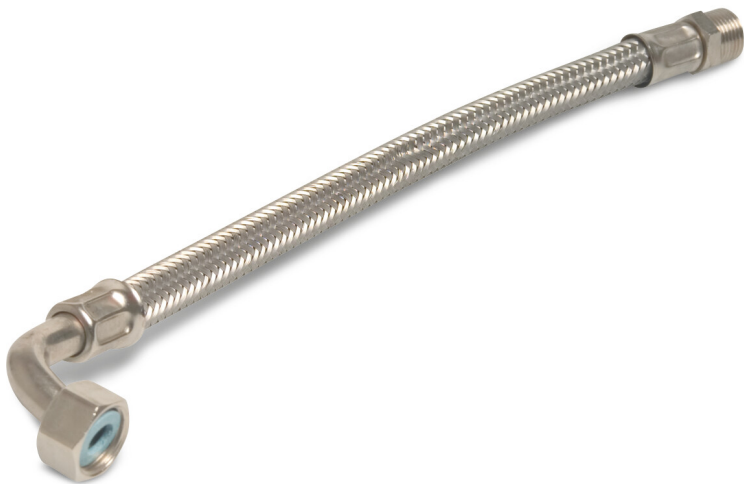

**Braided hose 90° stainless
steel/silicone 1" male thread x
female threaded nut 6bar
50cm KTW/DVGW type angled
(0081134)**

TECHNICAL SPECIFICATIONS

Type	angled
Material	stainless steel/silicone
Approval	KTW/DVGW
Connection	male thread x female threaded nut
Temperature range	-50°C - 200°C
Size	1"
Length	50 cm
Pressure	6 bar