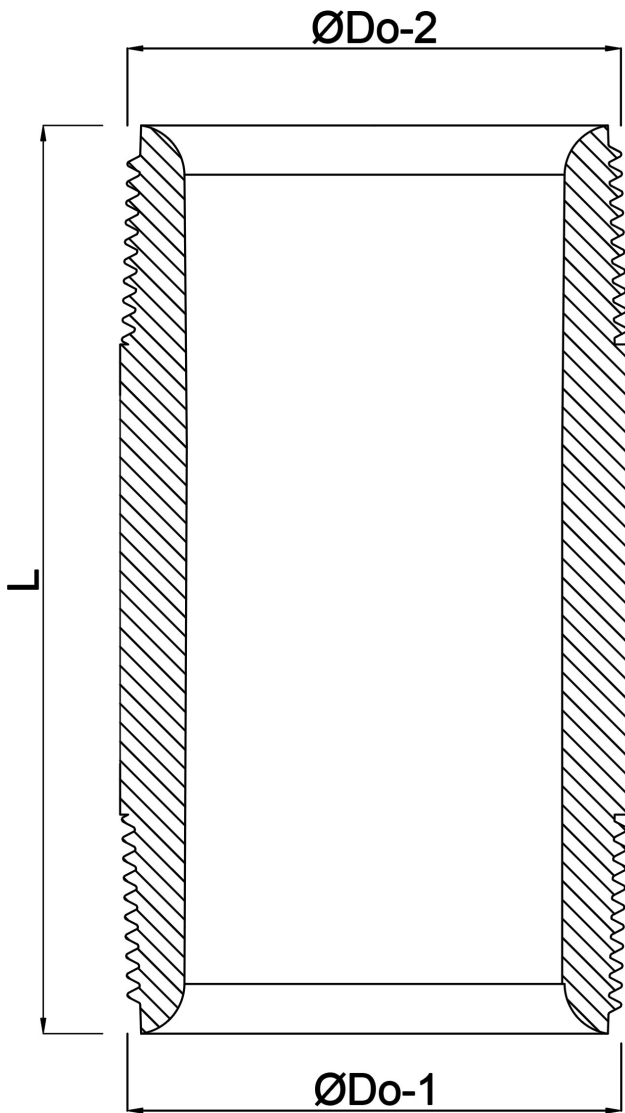

**Profec Nr. 23 Pipe nipple steel
galvanised 4" male thread
16bar 300 mm (1070300)**

TECHNICAL SPECIFICATIONS

Material	steel
Surface treatment	galvanised
Connection	male thread
DIN Standard	DIN 2982
Fitting nr.	Nr. 23
Pressure	16 bar
Size	4"
Length	300 mm

DIMENSIONS

L	300 mm
ØDi-1	105.3 mm
ØDi-2	105.3 mm
ØDo-1	4 "
ØDo-2	4 "

Last modified date: 25/05/2026

Bosta UK Ltd.
Reflection House
Olding Road
Bury St. Edmunds
Suffolk
IP33 3TA
T +44 (0) 1284 716580
E enquiries@bosta.co.uk
<http://www.bosta.com>