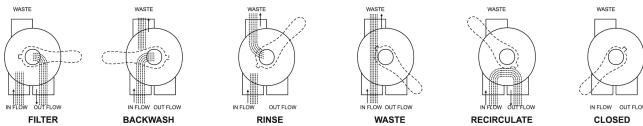

**Praher Multiport valve  
ABS/stainless steel 2" female  
thread white for side mount  
filter type 6-way valve  
(0111371)**

**PRAHER  
GROUP**

# TECHNICAL SPECIFICATIONS

Colour	white
Type	6-way valve
Material	ABS/stainless steel
Material seal	NBR/TPE
Feature	for side mount filter
Connection	female thread
Max. temp.	40 °C
Size	2"

**Last modified date: 03/04/2026**