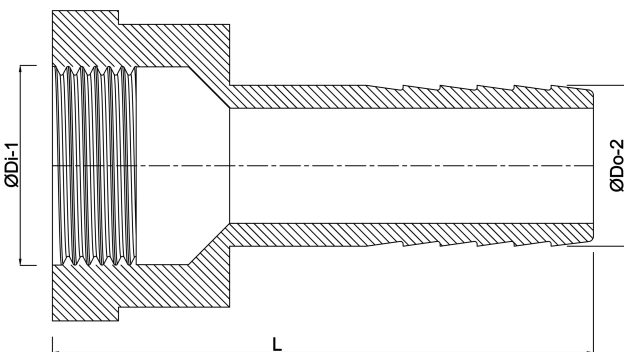

**Profec Barbed adaptor
stainless steel 316 3/4" x 19
mm female thread x hose tail
50bar (0081261)**

TECHNICAL SPECIFICATIONS

Material stainless steel 316

Connection female thread x hose tail

Pressure 50 bar

Size 3/4" x 19 mm

Spanner 32

DIMENSIONS

L 63.5 mm

ØDi-1 3/4 "

ØDo-2 19 mm

Last modified date: 22/05/2026

Bosta UK Ltd.
Reflection House
Olding Road
Bury St. Edmunds
Suffolk
IP33 3TA
T +44 (0) 1284 716580
E enquiries@bosta.co.uk
<http://www.bosta.com>