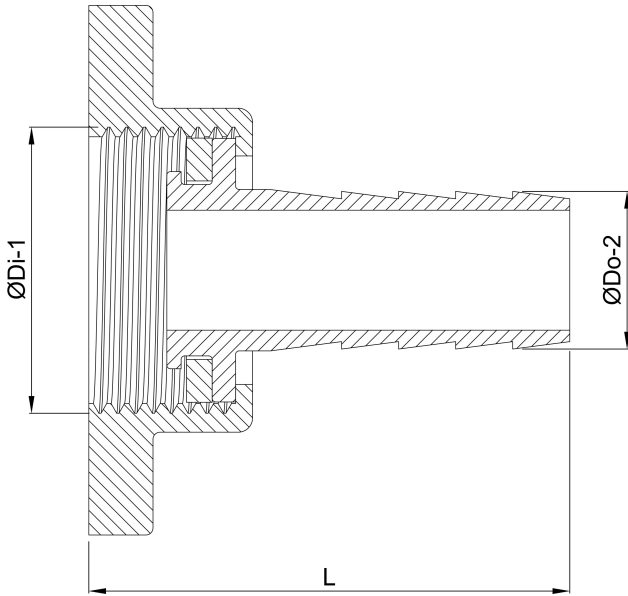

**Profec Hose tail 2/3 union  
adaptor brass 2" x 50 mm  
female threaded nut x hose tail  
type flat seal (0423316)**

# TECHNICAL SPECIFICATIONS

Type	flat seal
Material	brass
Connection	female threaded nut x hose tail
Max. temp.	120 °C
Size	2" x 50 mm
Max. temperature	120 °C

# DIMENSIONS

Dq-2	48 mm
F-1	20 mm
L	48.5 mm
Lb	60 mm
Lq-2	37.5 mm
Nq-2	4
P-1	37.5 mm
ØDi-1	2 "
ØDo-2	50 mm

**Last modified date: 23/05/2026**

Bosta UK Ltd.  
Reflection House  
Olding Road  
Bury St. Edmunds  
Suffolk  
IP33 3TA  
T +44 (0) 1284 716580  
E [enquiries@bosta.co.uk](mailto:enquiries@bosta.co.uk)  
<http://www.bosta.com>