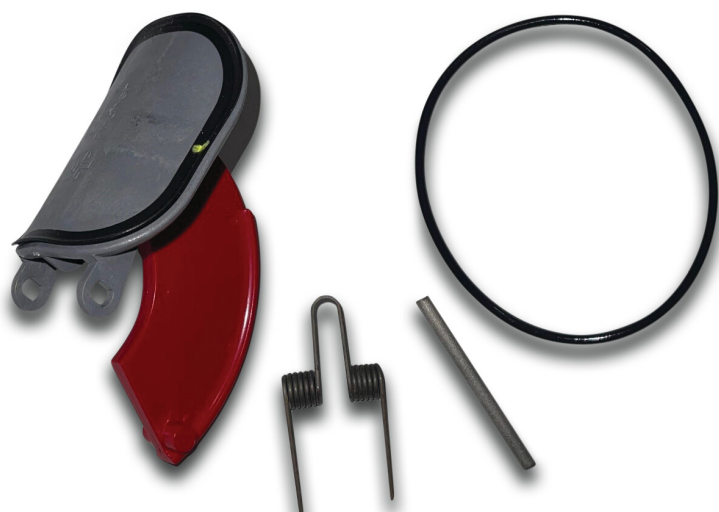

# FlowVis Service kit 1 1/2 - 2" x 50/75 mm (7039403)

FLOWVIS®

# TECHNICAL SPECIFICATIONS

Size

1 1/2 - 2" x 50/75 mm

**Last modified date: 07/10/2025**

Bosta UK Ltd.  
Reflection House  
Olding Road  
Bury St. Edmunds  
Suffolk  
IP33 3TA  
T +44 (0) 1284 716580  
E [enquiries@bosta.co.uk](mailto:enquiries@bosta.co.uk)  
<http://www.bosta.com>