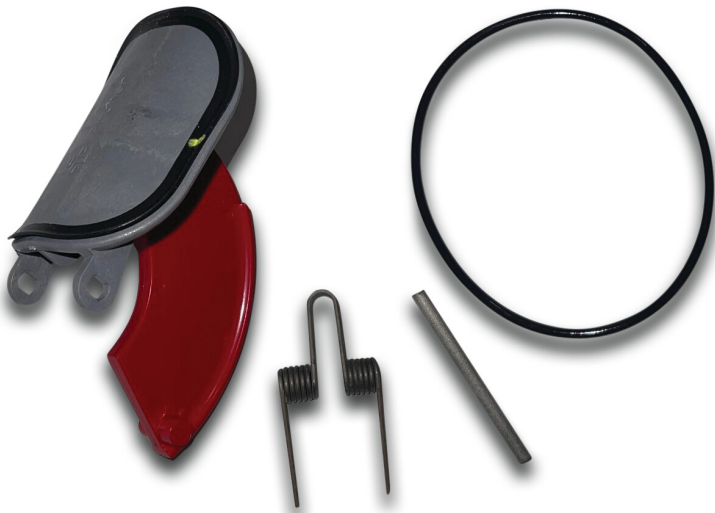

FlowVis Service kit 1 1/2 - 2" x 50/75 mm (7039403)

FLOWVIS®

TECHNICAL SPECIFICATIONS

Size

1 1/2 - 2" x 50/75 mm

Last modified date: 27/05/2026

Bosta UK Ltd.
Reflection House
Olding Road
Bury St. Edmunds
Suffolk
IP33 3TA
T +44 (0) 1284 716580
E enquiries@bosta.co.uk
<http://www.bosta.com>