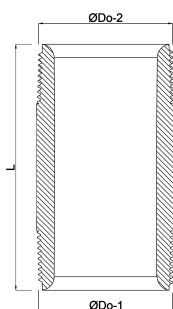

**Profec Nr. 23 Pipe nipple brass  
3/4" male thread 40bar 150  
mm (0701827)**

# TECHNICAL SPECIFICATIONS

Material	brass
Connection	male thread
Fitting nr.	Nr. 23
Pressure	40 bar
Size	3/4"
Length	150 mm

## DIMENSIONS

F-1	16 mm
F-2	16 mm
L	150 mm
ØDo-1	3/4 "
ØDo-2	3/4 "

**Last modified date: 13/03/2026**

Bosta UK Ltd.  
Reflection House  
Olding Road  
Bury St. Edmunds  
Suffolk  
IP33 3TA  
T +44 (0) 1284 716580  
E [enquiries@bosta.co.uk](mailto:enquiries@bosta.co.uk)  
<http://www.bosta.com>