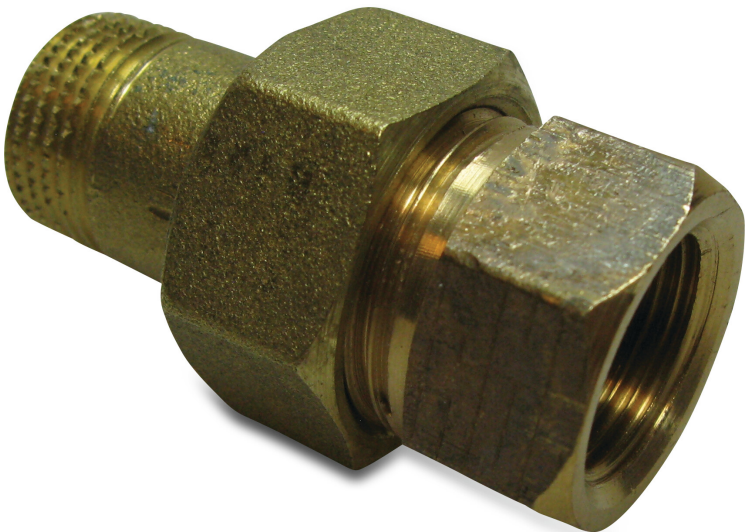

**Union coupler bronze 1/2"  
female thread x male thread  
16bar type flat (0720536)**

# TECHNICAL SPECIFICATIONS

Type	flat
Material	bronze
Connection	female thread x male thread
Size	1/2"
Length	56 mm
Pressure	16 bar

**Last modified date: 24/05/2026**

Bosta UK Ltd.  
Reflection House  
Olding Road  
Bury St. Edmunds  
Suffolk  
IP33 3TA  
T +44 (0) 1284 716580  
E [enquiries@bosta.co.uk](mailto:enquiries@bosta.co.uk)  
<http://www.bosta.com>