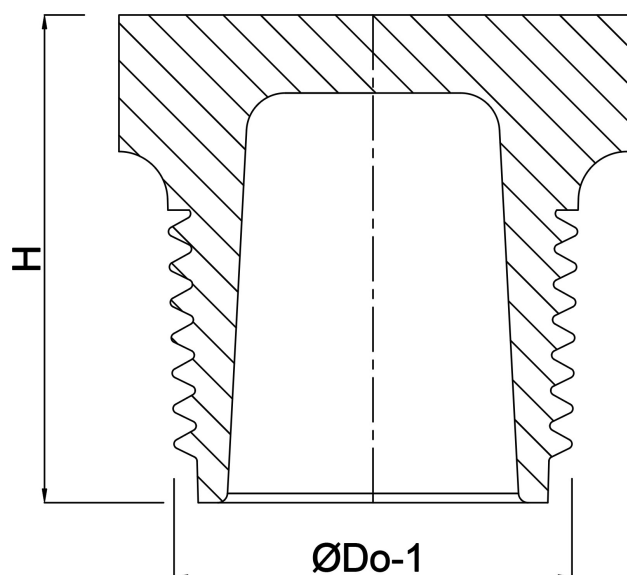

Plug PP 3/4" male thread 10bar grey (0330168)

TECHNICAL SPECIFICATIONS

Colour grey

Material PP

Connection male thread

Pressure 10 bar

Max. temp. 80 °C

Size 3/4"

DIMENSIONS

H 24 mm

ØDo-1 3/4 "

Last modified date: 23/05/2026

Bosta UK Ltd.
Reflection House
Olding Road
Bury St. Edmunds
Suffolk
IP33 3TA
T +44 (0) 1284 716580
E enquiries@bosta.co.uk
<http://www.bosta.com>