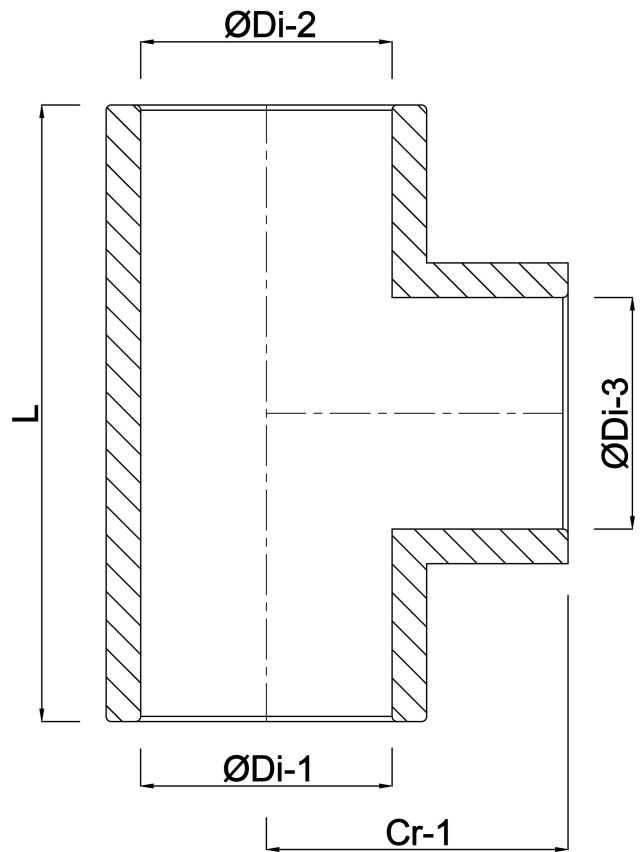

Last modified date: 24/05/2026

Bosta UK Ltd.
Reflection House
Olding Road
Bury St. Edmunds
Suffolk
IP33 3TA
T +44 (0) 1284 716580
E enquiries@bosta.co.uk
<http://www.bosta.com>