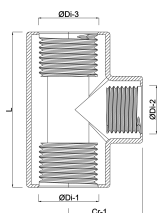

**Profec Nr. 130 T-piece 90°
stainless steel 316 4" female
thread 16bar (0080341)**

TECHNICAL SPECIFICATIONS

Material stainless steel 316

Connection female thread

Fitting nr. Nr. 130

Pressure 16 bar

Max. temp. 100 °C

Size 4"

DIMENSIONS

L 187 mm

ØDi-1 4 "

ØDi-2 4 "

ØDi-3 4 "

Cr-1 125.6 mm

β 90 °