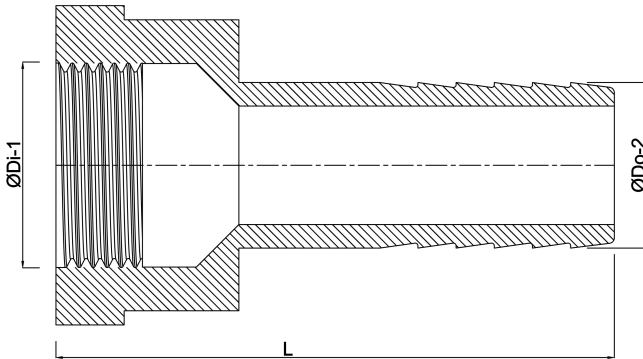

**Profec Hose tail adaptor
hexagonal brass 1" x 30 mm
female thread x hose tail 30bar
(0411926)**

TECHNICAL SPECIFICATIONS

| | |
|------------------|---------------------------|
| Material | brass |
| Connection | female thread x hose tail |
| Pressure | 30 bar |
| Max. temp. | 120 °C |
| Size | 1" x 30 mm |
| Max. temperature | 120 °C |
| Spanner | 37 |

DIMENSIONS

| | |
|-------|---------|
| Dq-2 | 29.5 mm |
| F-1 | 13 mm |
| L | 49 mm |
| Lb | 49 mm |
| Lq-2 | 21 mm |
| Nq-2 | 4 |
| P-1 | 21 mm |
| ØDi-1 | 1 " |

ØDi-2 27 mm

ØDo-2 32 mm

Last modified date: 13/03/2026