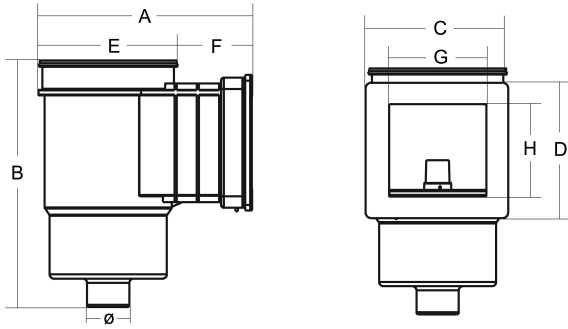

**Flotide Skimmer ABS 50 mm x
2" glue socket x male thread
white rectangular type
Standard (7018789)**

FLOTIDE

bosta
bringing water to life

TECHNICAL SPECIFICATIONS

Colour	white
Type	Standard
Material	ABS/stainless steel
Suitable for	liner pools
Model	rectangular
Connection	glue socket x male thread
Size	50 mm x 2"

DIMENSIONS

A	407.1 mm
B	416.3 mm
C	296 mm
D	227.4 mm
E	213 mm
F	159.3 mm
G	210 mm
H	145 mm

Last modified date: 25/05/2026

Bosta UK Ltd.
Reflection House
Olding Road
Bury St. Edmunds
Suffolk
IP33 3TA
T +44 (0) 1284 716580
E enquiries@bosta.co.uk
<http://www.bosta.com>