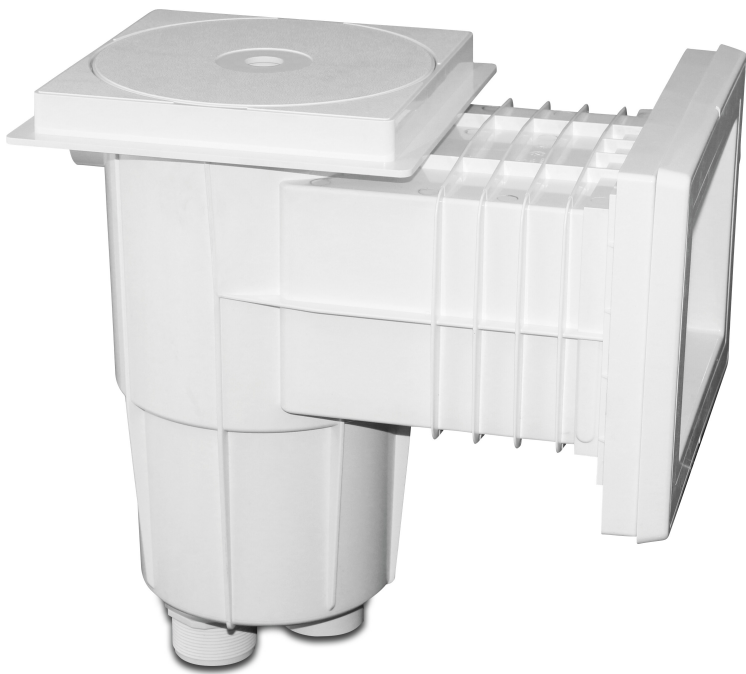

**Flotide Skimmer ABS 50 mm x
2" glue socket x male thread
white rectangular type
Standard (7018789)**

FLOTIDE

bosta
bringing water to life

TECHNICAL SPECIFICATIONS

Colour	white
Type	Standard
Material	ABS/stainless steel
Suitable for	liner pools
Model	rectangular
Connection	glue socket x male thread
Size	50 mm x 2"

DIMENSIONS

A	407.1 mm
B	416.3 mm
C	296 mm
D	227.4 mm
E	213 mm
F	159.3 mm
G	210 mm
H	145 mm

Last modified date: 09/03/2026

Bosta UK Ltd.
Reflection House
Olding Road
Bury St. Edmunds
Suffolk
IP33 3TA
T +44 (0) 1284 716580
E enquiries@bosta.co.uk
<http://www.bosta.com>