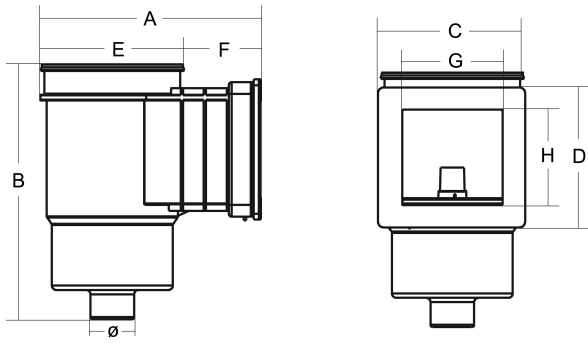

**Flotide Skimmer ABS 50 mm x
2" glue socket x male thread
white rectangular type
Standard (7018789)**

FLOTIDE

bosta
bringing water to life

TECHNICAL SPECIFICATIONS

Colour	white
Type	Standard
Material	ABS/stainless steel
Suitable for	liner pools
Model	rectangular
Connection	glue socket x male thread
Size	50 mm x 2"

DIMENSIONS

A	407.1 mm
B	416.3 mm
C	296 mm
D	227.4 mm
E	213 mm
F	159.3 mm
G	210 mm
H	145 mm

Last modified date: 09/03/2026

Bosta UK Ltd.
Reflection House
Olding Road
Bury St. Edmunds
Suffolk
IP33 3TA
T +44 (0) 1284 716580
E enquiries@bosta.co.uk
<http://www.bosta.com>