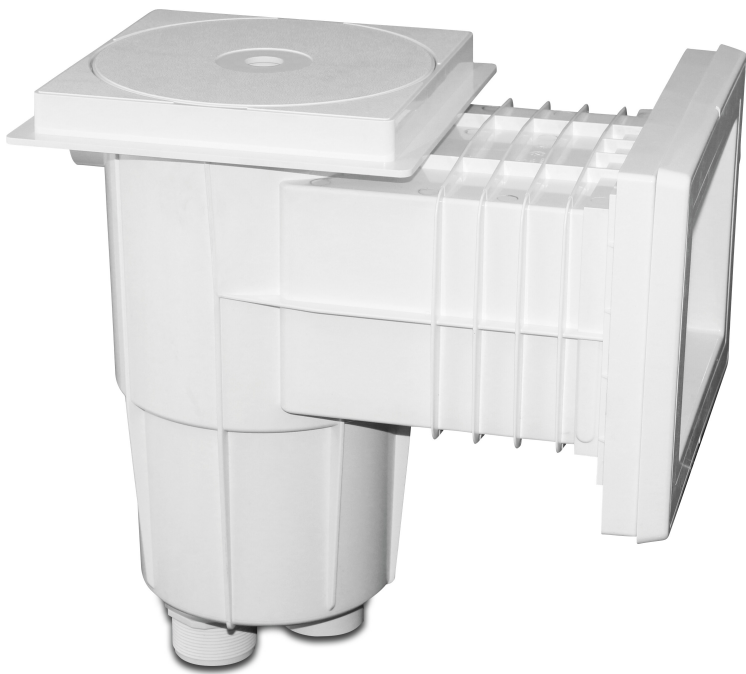

**Flotide Skimmer ABS 50 mm x
2" glue socket x male thread
white rectangular type
Standard (7018789)**

FLOTIDE

bosta
bringing water to life

TECHNICAL SPECIFICATIONS

Colour	white
Type	Standard
Material	ABS/stainless steel
Suitable for	liner pools
Model	rectangular
Connection	glue socket x male thread
Size	50 mm x 2"

DIMENSIONS

A	407.1 mm
B	416.3 mm
C	296 mm
D	227.4 mm
E	213 mm
F	159.3 mm
G	210 mm
H	145 mm

Last modified date: 25/05/2026

Bosta UK Ltd.
Reflection House
Olding Road
Bury St. Edmunds
Suffolk
IP33 3TA
T +44 (0) 1284 716580
E enquiries@bosta.co.uk
<http://www.bosta.com>