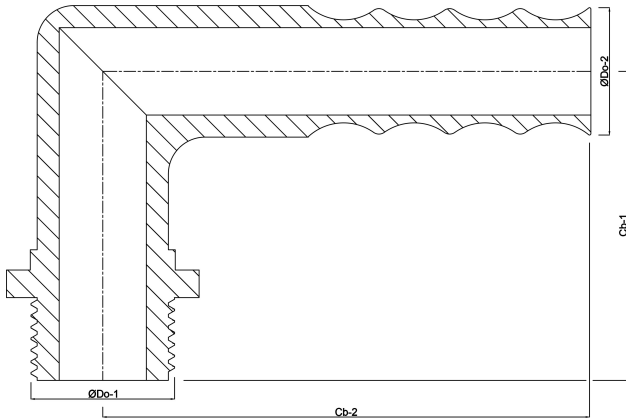

**Hose tail elbow 90° nylon 1/4"
x 6 mm male thread x hose tail
10bar grey (0440189)**

TECHNICAL SPECIFICATIONS

Colour	grey
Material	nylon
Connection	male thread x hose tail
Max. temperature	80 °C
Pressure	10 bar
Size	1/4" x 6 mm

DIMENSIONS

Cb-1	26 mm
Cb-2	28.5 mm
ØDo-1	1/4 "
ØDo-2	6 mm
β	90 °

Last modified date: 23/05/2026

Bosta UK Ltd.
Reflection House
Olding Road
Bury St. Edmunds
Suffolk
IP33 3TA
T +44 (0) 1284 716580
E enquiries@bosta.co.uk
<http://www.bosta.com>