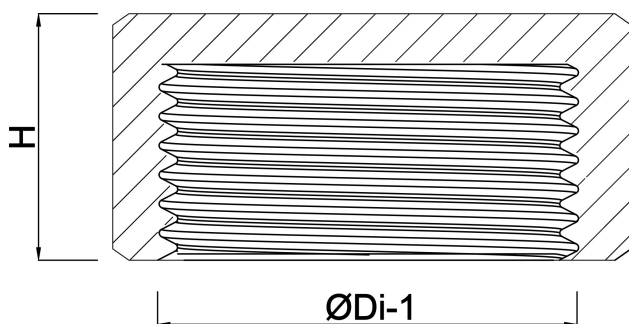

**Profec Nr. 300 Cap stainless
steel 316 2 1/2" female thread
16bar type octagon (0080709)**

TECHNICAL SPECIFICATIONS

Material stainless steel 316

Connection female thread

Fitting nr. Nr. 300

Pressure 16 bar

Max. temp. 100 °C

Type octagon

Size 2 1/2"

DIMENSIONS

H 32 mm

K-1 80 mm

ØDi-1 2 1/2 "

Last modified date: 22/05/2026