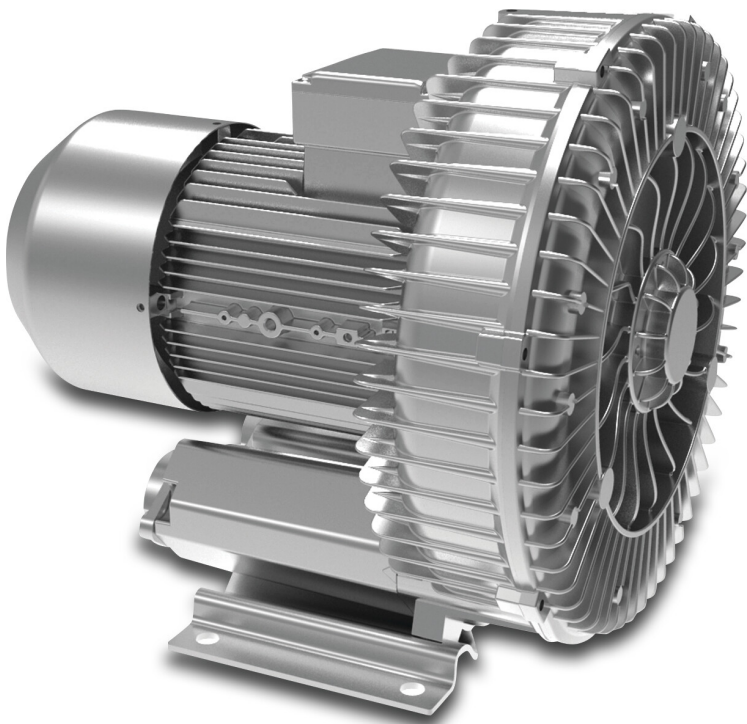

**Air blower 2 1/2" 400VAC type
820 double impeller 11kW
(7042255)**

TECHNICAL SPECIFICATIONS

Voltage	400VAC
Type	820 double impeller
Capacity	900 m ³ /h
Size	2 1/2"
Power	11 kW

PRODUCT INFORMATION

The side channel blower system for spa and professional swimming pool applications delivers high-quality and powerful performance. It is an ideal choice for applications that require large volumes of clean, dry air with low pressures and voids. It offers easy installation, reduced operating noise and low energy consumption.

Features:

- Designed to work in continuous service
- Easy vertical or horizontal installation
- Equipped with quiet-running induction motors
- IP54 protection
- Robust and reliable
- No contamination of gasses or conveyed air