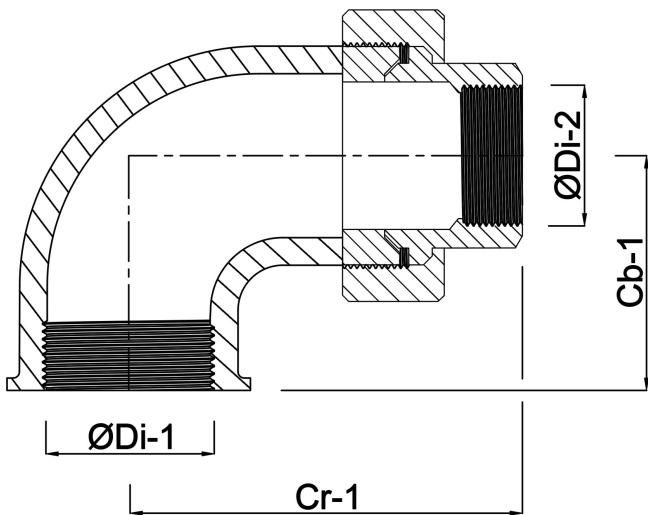

**Profec Nr. 96 Union elbow 90°
cast iron galvanised 1 1/4"
female thread 25bar DVGW
type conical (1009606)**

TECHNICAL SPECIFICATIONS

| | |
|-------------------|---------------|
| Type | conical |
| Material | cast iron |
| Surface treatment | galvanised |
| Approval | DVGW |
| Connection | female thread |
| Fitting nr. | Nr. 96 |
| Temperature range | -20°C - 120°C |
| Pressure | 25 bar |
| Size | 1 1/4" |

DIMENSIONS

| | |
|------|-------|
| Cb-1 | 82 mm |
| Cr-1 | 45 mm |
| F-1 | 17 mm |
| F-2 | 22 mm |
| K-1 | 46 mm |
| Kn | 67 mm |

ØDi-1 1 1/4 "

ØDi-2 1 1/4 "

β 90 °

Last modified date: 14/03/2026

Bosta UK Ltd.
Reflection House
Olding Road
Bury St. Edmunds
Suffolk
IP33 3TA
T +44 (0) 1284 716580
E enquiries@bosta.co.uk
<http://www.bosta.com>