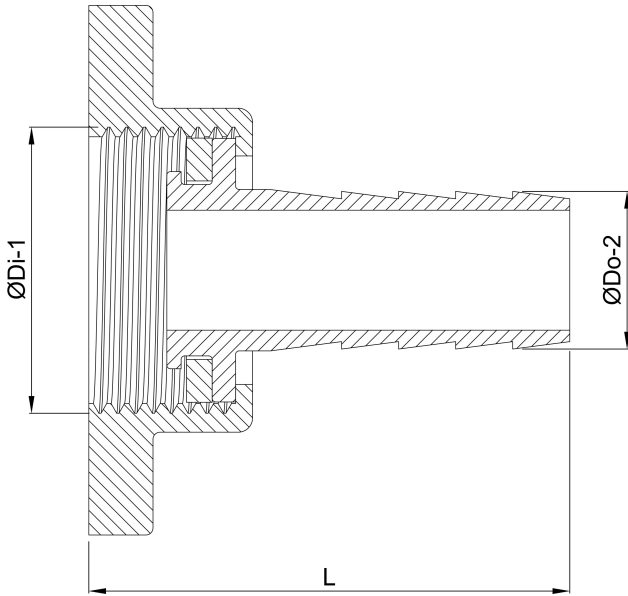

**Profec Hose tail 2/3 union  
adaptor brass 1" x 20 mm  
female threaded nut x hose tail  
type flat seal (0423342)**

# TECHNICAL SPECIFICATIONS

Type	flat seal
Material	brass
Connection	female threaded nut x hose tail
Max. temp.	120 °C
Size	1" x 20 mm
Max. temperature	120 °C

# DIMENSIONS

Dq-2	17 mm
F-1	11 mm
L	33.5 mm
Lb	40 mm
Lq-2	25 mm
Nq-2	4
P-1	20 mm
ØDi-1	1 "
ØDo-2	20 mm

**Last modified date: 23/05/2026**

Bosta UK Ltd.  
Reflection House  
Olding Road  
Bury St. Edmunds  
Suffolk  
IP33 3TA  
T +44 (0) 1284 716580  
E [enquiries@bosta.co.uk](mailto:enquiries@bosta.co.uk)  
<http://www.bosta.com>