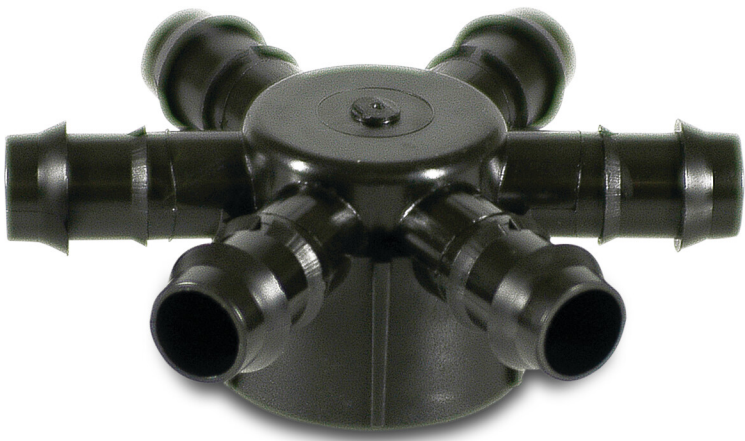

**6-way distributor POM 16 mm
x 1" barbed x female thread
4bar black (7027579)**

TECHNICAL SPECIFICATIONS

Colour	black
Material	POM
Connection	barbed x female thread
Pressure	4 bar
Size	16 mm x 1"

PRODUCT INFORMATION

Use with driplines and PE40 with a maximum wall thickness of 1.5mm

Last modified date: 10/03/2026

Bosta UK Ltd.
Reflection House
Olding Road
Bury St. Edmunds
Suffolk
IP33 3TA
T +44 (0) 1284 716580
E enquiries@bosta.co.uk
<http://www.bosta.com>