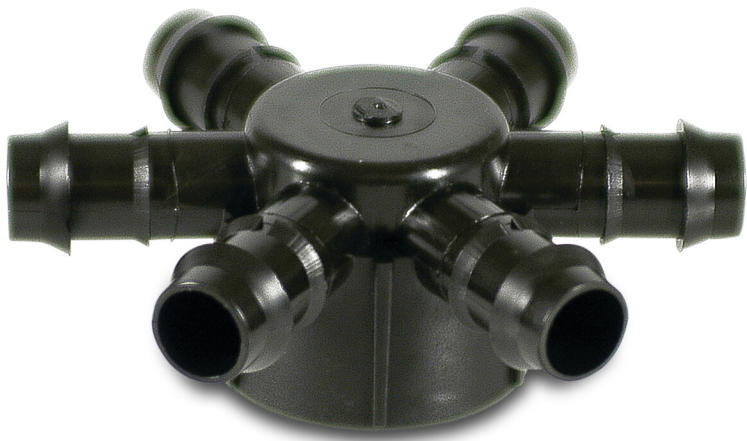

**6-way distributor POM 16 mm
x 1" barbed x female thread
4bar black (7027579)**

TECHNICAL SPECIFICATIONS

Colour	black
Material	POM
Connection	barbed x female thread
Pressure	4 bar
Size	16 mm x 1"

PRODUCT INFORMATION

Use with driplines and PE40 with a maximum wall thickness of 1.5mm

Last modified date: 26/05/2026

Bosta UK Ltd.
Reflection House
Olding Road
Bury St. Edmunds
Suffolk
IP33 3TA
T +44 (0) 1284 716580
E enquiries@bosta.co.uk
<http://www.bosta.com>