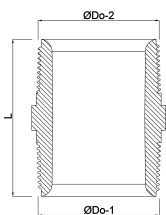

**Profec Nr. 280 Nipple stainless
steel 316 3/8" male thread
16bar (0080162)**

TECHNICAL SPECIFICATIONS

Material stainless steel 316

Connection male thread

Fitting nr. Nr. 280

Pressure 16 bar

Max. temp. 100 °C

Size 3/8"

DIMENSIONS

K-1 17.5 mm

L 28.5 mm

ØDi-1 11.2 mm

ØDi-2 11.2 mm

ØDo-1 3/8 "

ØDo-2 3/8 "