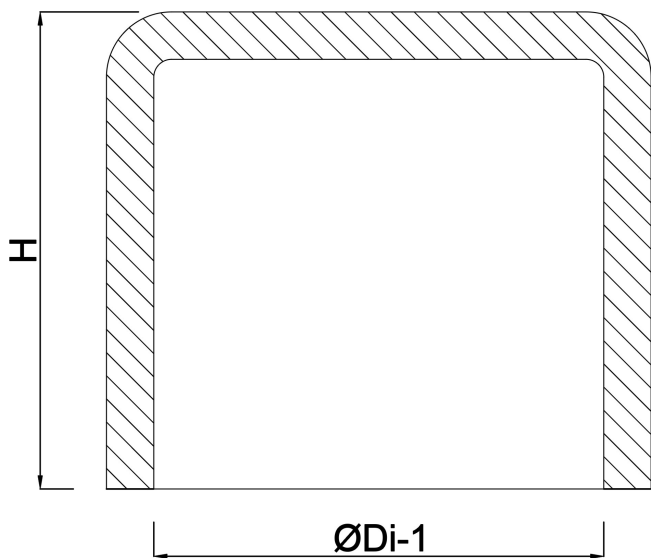

# TECHNICAL SPECIFICATIONS

Colour grey

Material PVC-U

Connection glue socket

Size 20 mm

Pressure 16 bar

## DIMENSIONS

H 22 mm

ØDi-1 20 mm

**Last modified date: 14/03/2026**

Bosta UK Ltd.  
Reflection House  
Olding Road  
Bury St. Edmunds  
Suffolk  
IP33 3TA  
T +44 (0) 1284 716580  
E [enquiries@bosta.co.uk](mailto:enquiries@bosta.co.uk)  
<http://www.bosta.com>