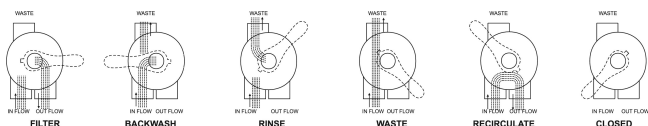

# Flotide Multiport valve 2" 4bar black for side mount filter 6- way type Flotide 6-way valve + piping kit (0891916)

FLOTIDE

# TECHNICAL SPECIFICATIONS

Colour	black
Type	Flotide 6-way valve + piping kit
Pressure	4 bar
Max. temp.	50 °C
Model	
Flow rate	17 30mJ/cm2
Feature	for side mount filter
Size	2"

**Last modified date: 04/12/2025**