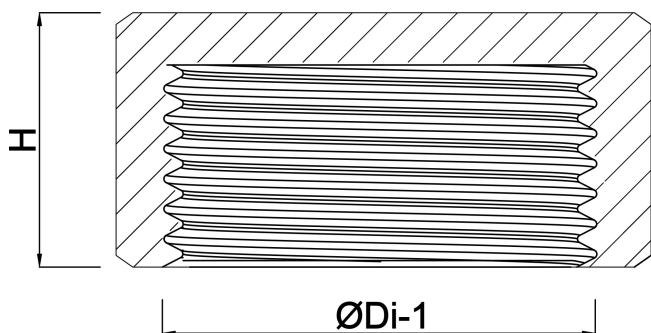

**Profec Nr. 300 Hexagon cap  
brass 2 1/2" female thread  
20bar (0710459)**

# TECHNICAL SPECIFICATIONS

Material	brass
Connection	female thread
Fitting nr.	Nr. 300
Max. temp.	120 °C
Size	2 1/2"
Pressure	20 bar

## DIMENSIONS

F-1	28 mm
H	35 mm
K-1	82 mm
ØDi-1	2 1/2 "

**Last modified date: 13/03/2026**

Bosta UK Ltd.  
Reflection House  
Olding Road  
Bury St. Edmunds  
Suffolk  
IP33 3TA  
T +44 (0) 1284 716580  
E [enquiries@bosta.co.uk](mailto:enquiries@bosta.co.uk)  
<http://www.bosta.com>