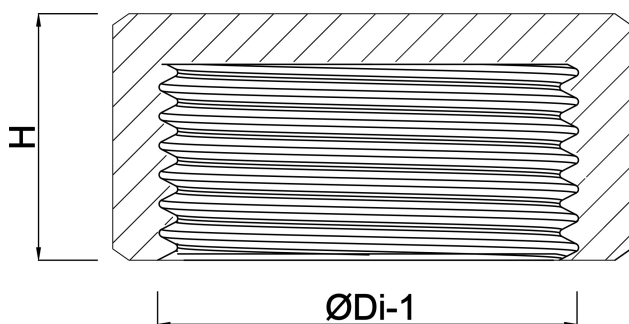

**Profec Nr. 300 Hexagon cap
brass 2 1/2" female thread
20bar (0710459)**

TECHNICAL SPECIFICATIONS

Material	brass
Connection	female thread
Fitting nr.	Nr. 300
Max. temp.	120 °C
Size	2 1/2"
Pressure	20 bar

DIMENSIONS

F-1	28 mm
H	35 mm
K-1	82 mm
ØDi-1	2 1/2 "

Last modified date: 24/05/2026

Bosta UK Ltd.
Reflection House
Olding Road
Bury St. Edmunds
Suffolk
IP33 3TA
T +44 (0) 1284 716580
E enquiries@bosta.co.uk
<http://www.bosta.com>