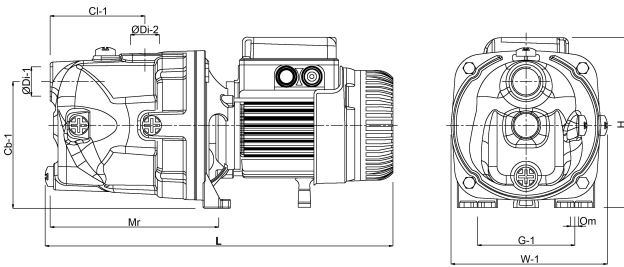

**DAB Jet pump cast iron 1 1/2" x
1 1/4" female thread 6bar 4,3A
400VAC green self priming
type JET 112 T (7043962)**

TECHNICAL SPECIFICATIONS

Colour green

Material cast iron

Pump body cast iron

Material impeller 1 noryl

Model self priming

Max. head 62 m

Connection female thread

Max. temperature 35 °C

Minimum medium temperature 0 °C
(continuous)

Max flow rate 10.5 m³/h

Press 1 1/4 "

Maximum ambient temperature 40 °C

Suction 1 1/2 "

Type JET 112 T

Size 1 1/2" x 1 1/4"

Voltage 400VAC

Ampere

4,3 A

PRODUCT INFORMATION

Suction up to 8 metres deep.