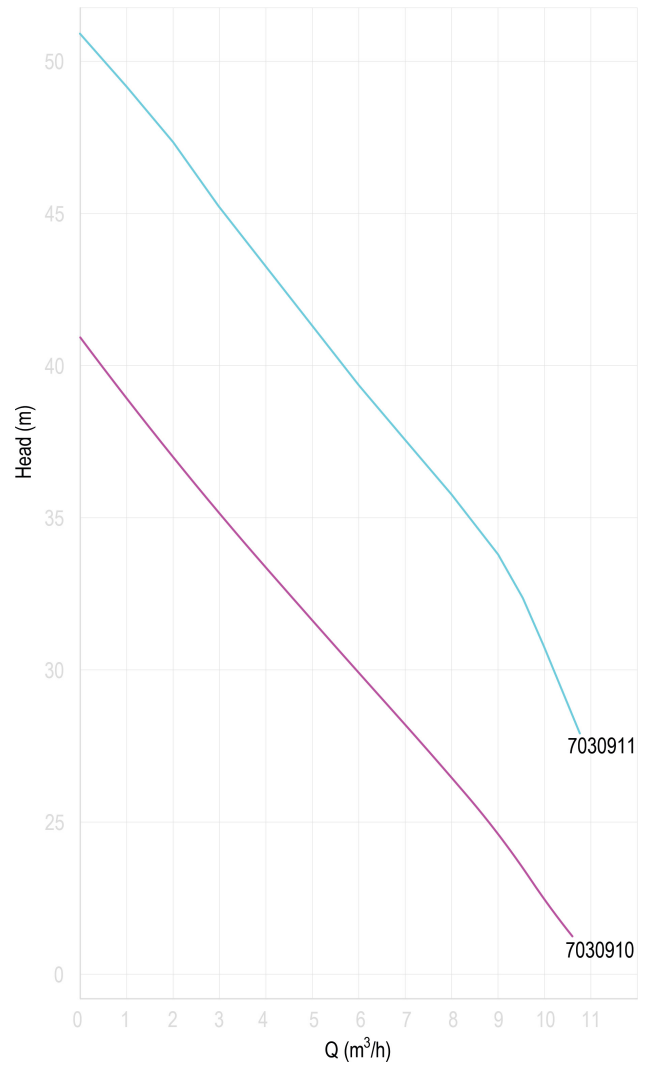

**DAB Jet pump cast iron 1 1/2" x
1 1/4" female thread 6bar 4,3A
400VAC green self priming
type JET 112 T (7043962)**

TECHNICAL SPECIFICATIONS

Colour green

Material cast iron

Pump body cast iron

Material impeller 1 noryl

Model self priming

Max. head 62 m

Connection female thread

Max. temperature 35 °C

Minimum medium temperature 0 °C
(continuous)

Max flow rate 10.5 m³/h

Press 1 1/4 "

Maximum ambient temperature 40 °C

Suction 1 1/2 "

Type JET 112 T

Size 1 1/2" x 1 1/4"

Voltage 400VAC

Ampere

4,3 A

PRODUCT INFORMATION

Suction up to 8 metres deep.