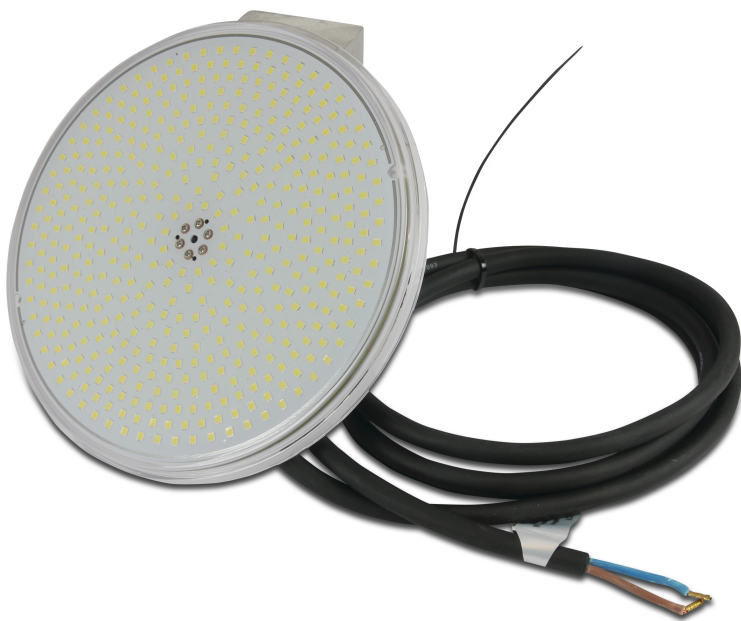

# Flotide Replacement dimmable LED pool light 12VAC Par 56 white 35W (7037355)

**FLOTIDE**

# TECHNICAL SPECIFICATIONS

Model Par 56

Voltage 12VAC

Outer ø 177 mm

Capacity 35 W

Number of LED 441

Brightness 2980 Lumen

Colour LEDs white