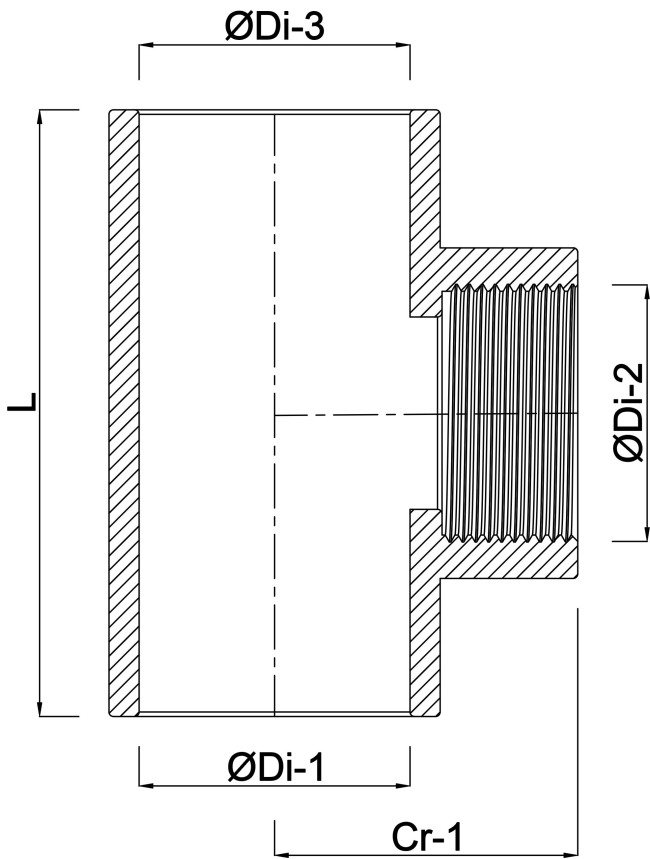

**VDL Adaptor T-piece 90° PVC-U  
40 mm x 1 1/4" x 40 mm glue  
socket x female thread x glue  
socket 16bar grey type  
reinforced (7002554)**

**VL** Van de Lande

# TECHNICAL SPECIFICATIONS

Colour	grey
Material	PVC-U
Type	reinforced
Size	40 mm x 1 1/4" x 40 mm
Connection	glue socket x female thread x glue socket
Pressure	16 bar

## DIMENSIONS

Cr-1	48.5 mm
F-2	22 mm
L	49 mm
P-1	26 mm
P-3	26 mm
ØDi-1	40 mm
ØDi-2	1 1/4 "
ØDi-3	40 mm
β	90 °

**Last modified date: 14/03/2026**

Bosta UK Ltd.  
Reflection House  
Olding Road  
Bury St. Edmunds  
Suffolk  
IP33 3TA  
T +44 (0) 1284 716580  
E [enquiries@bosta.co.uk](mailto:enquiries@bosta.co.uk)  
<http://www.bosta.com>