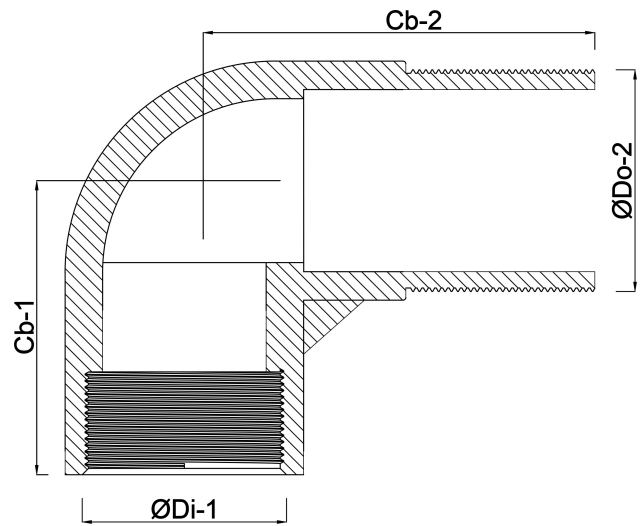

Profec Adaptor elbow 90° PVC-U 32 mm x 1" glue socket x male thread 10bar grey
(0110141)

TECHNICAL SPECIFICATIONS

Colour	grey
Material	PVC-U
Connection	glue socket x male thread
Pressure	10 bar
Size	32 mm x 1"

DIMENSIONS

Cb-1	43 mm
Cb-2	49 mm
ØDi-1	32 mm
ØDo-1	1 "

Last modified date: 22/05/2026

Bosta UK Ltd.
Reflection House
Olding Road
Bury St. Edmunds
Suffolk
IP33 3TA
T +44 (0) 1284 716580
E enquiries@bosta.co.uk
<http://www.bosta.com>