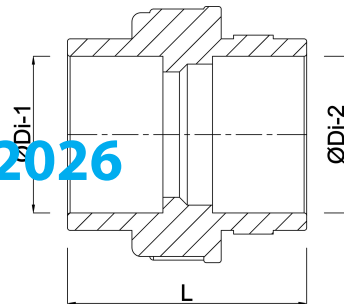

VDL Union coupler PVC-U 50 mm glue socket 16bar grey type A (7002848)

VL Van de Lande

TECHNICAL SPECIFICATIONS

Colour grey

Type A

Material PVC-U

Material seal EPDM

Connection glue socket

Size 50 mm

Pressure 16 bar

DIMENSIONS

K-2 64 mm

L 85 mm

ØDi-1 50 mm

ØDi-2 50 mm

Last modified date: 14/03/2026