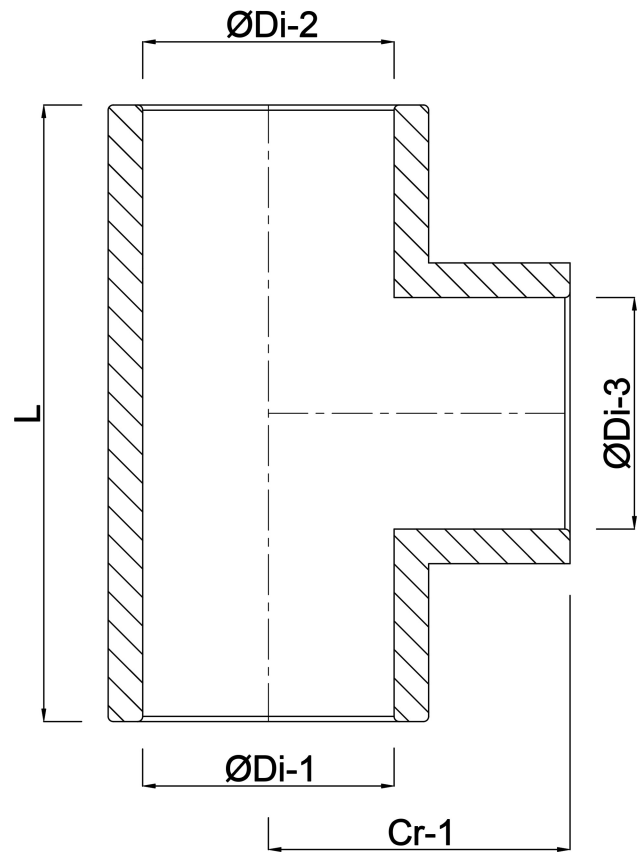

Profec T-piece 90° PVC-U 25 mm glue socket 16bar grey (0111828)

TECHNICAL SPECIFICATIONS

Colour grey

Material PVC-U

Connection glue socket

Size 25 mm

Pressure 16 bar

DIMENSIONS

Cr-1 33 mm

L 66 mm

ØDi-1 25 mm

ØDi-2 25 mm

ØDi-3 25 mm

β 90 °

Last modified date: 22/05/2026

Bosta UK Ltd.
Reflection House
Olding Road
Bury St. Edmunds
Suffolk
IP33 3TA
T +44 (0) 1284 716580
E enquiries@bosta.co.uk
<http://www.bosta.com>