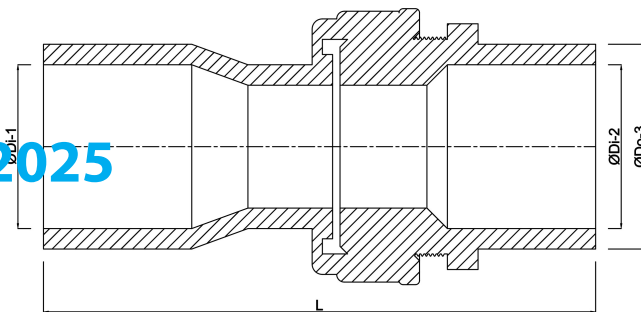

**VDL Union coupler PVC-U 25
mm x 25/32 mm glue socket x
glue socket/glue spigot 16bar
grey (0110020)**

VL Van de Lande

TECHNICAL SPECIFICATIONS

Colour	grey
Material	PVC-U
Material seal	EPDM
Connection	glue socket x glue socket/glue spigot
Size	25 mm x 25/32 mm
Pressure	16 bar

DIMENSIONS

Mold	hand formed
L	105 mm
ØDi-1	25 mm
ØDi-2	32 mm
ØDo-3	25 mm
ØDo-1	1 "
P-1	27 mm
P-2	22 mm

Last modified date: 01/10/2025

Bosta UK Ltd.
Reflection House
Olding Road
Bury St. Edmunds
Suffolk
IP33 3TA
T +44 (0) 1284 716580
E enquiries@bosta.co.uk
<http://www.bosta.com>