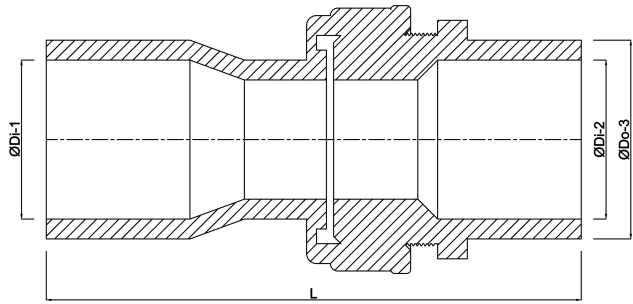

**VDL Union coupler PVC-U 25  
mm x 25/32 mm glue socket x  
glue socket/glue spigot 16bar  
grey (0110020)**

**V-L Van de Lande**

# TECHNICAL SPECIFICATIONS

Colour	grey
Material	PVC-U
Material seal	EPDM
Connection	glue socket x glue socket/glue spigot
Size	25 mm x 25/32 mm
Pressure	16 bar

# DIMENSIONS

L	105 mm
Mold	hand formed
P-1	27 mm
P-2	22 mm
ØDi-1	25 mm
ØDi-2	32 mm
ØDo-1	1 "
ØDo-3	25 mm

**Last modified date: 22/05/2026**

Bosta UK Ltd.  
Reflection House  
Olding Road  
Bury St. Edmunds  
Suffolk  
IP33 3TA  
T +44 (0) 1284 716580  
E [enquiries@bosta.co.uk](mailto:enquiries@bosta.co.uk)  
<http://www.bosta.com>