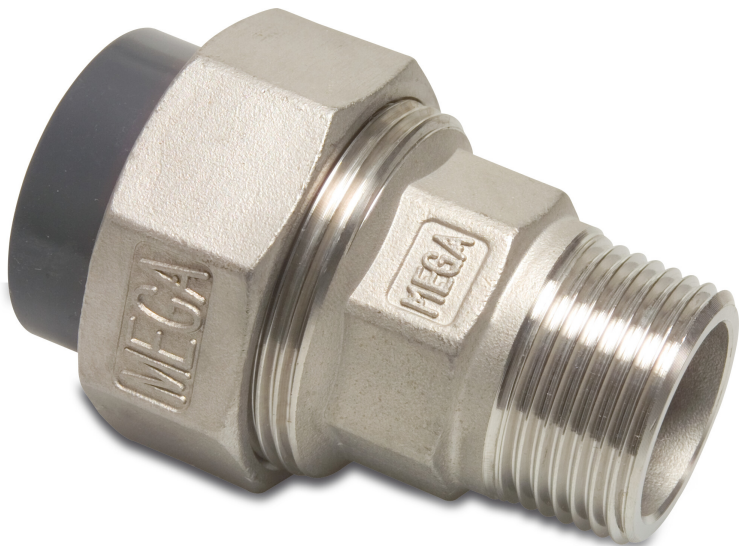

**Profec Union adaptor
PVC/stainless steel 316 25 mm
x 3/4" glue socket x male
thread 10bar grey (0102111)**

TECHNICAL SPECIFICATIONS

Colour	grey
Material	PVC/stainless steel 316
Material seal	EPDM
Connection	glue socket x male thread
Pressure	10 bar
Size	25 mm x 3/4"

DIMENSIONS

L	71 mm
ØDi-1	25 mm
ØDo-2	3/4 "

Last modified date: 22/05/2026

Bosta UK Ltd.
Reflection House
Olding Road
Bury St. Edmunds
Suffolk
IP33 3TA
T +44 (0) 1284 716580
E enquiries@bosta.co.uk
<http://www.bosta.com>