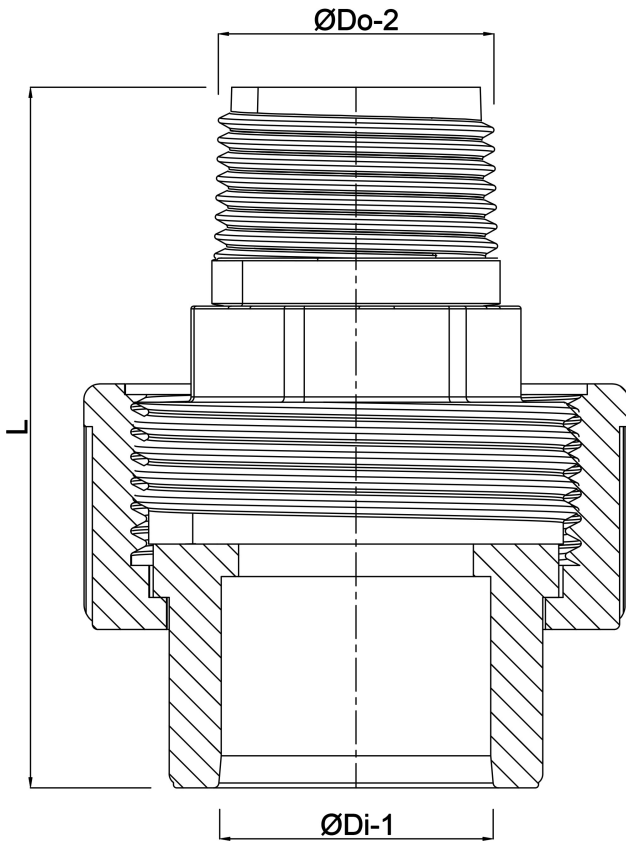

**Profec Union adaptor
PVC/stainless steel 316 25 mm
x 3/4" glue socket x male
thread 10bar grey (0102111)**

TECHNICAL SPECIFICATIONS

Colour	grey
Material	PVC/stainless steel 316
Material seal	EPDM
Connection	glue socket x male thread
Pressure	10 bar
Size	25 mm x 3/4"

DIMENSIONS

L	71 mm
ØDi-1	25 mm
ØDo-2	3/4 "

Last modified date: 22/05/2026

Bosta UK Ltd.
Reflection House
Olding Road
Bury St. Edmunds
Suffolk
IP33 3TA
T +44 (0) 1284 716580
E enquiries@bosta.co.uk
<http://www.bosta.com>