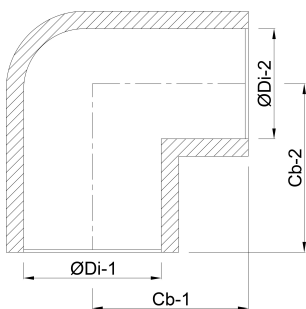

**Profec Elbow 90° PVC-U 40 mm
glue socket 16bar grey KIWA
(0110109)**

TECHNICAL SPECIFICATIONS

Colour	grey
Material	PVC-U
Approval	KIWA
Connection	glue socket
Pressure	16 bar
Size	40 mm

DIMENSIONS

Cb-1	47 mm
Cb-2	47 mm
ØDi-1	40 mm
ØDi-2	40 mm
β	90 °