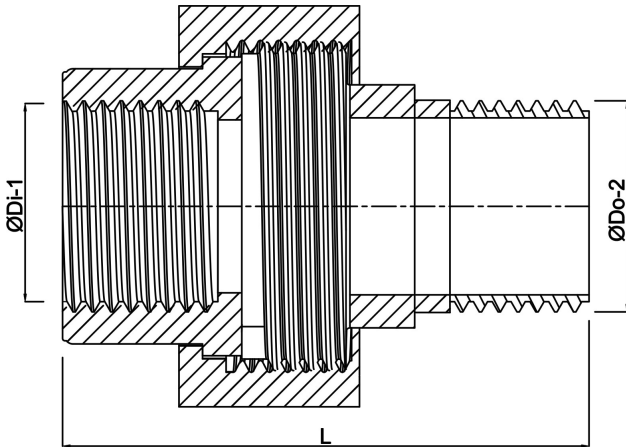

**Profec Nr. 331 Union coupler
stainless steel 316 1" female
thread x male thread 10bar
type flat (0080695)**

TECHNICAL SPECIFICATIONS

Type	flat
Material	stainless steel 316
Material seal	teflon
Connection	female thread x male thread
Fitting nr.	Nr. 331
Pressure	10 bar
Size	1"
Length	68 mm
Outer ø	50 mm

DIMENSIONS

Kn	50 mm
L	68 mm
ØDi-1	1 "
ØDo-2	1 "

Last modified date: 22/05/2026

Bosta UK Ltd.
Reflection House
Olding Road
Bury St. Edmunds
Suffolk
IP33 3TA
T +44 (0) 1284 716580
E enquiries@bosta.co.uk
<http://www.bosta.com>