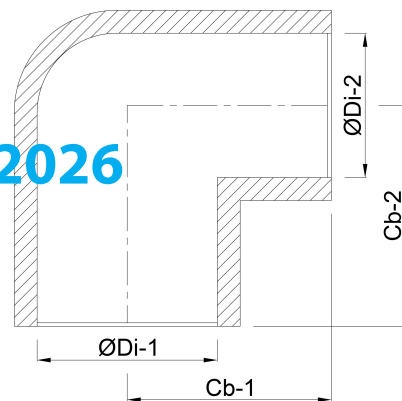

TECHNICAL SPECIFICATIONS

Colour	grey
Material	PVC-U
Connection	glue socket
Size	160 mm
Pressure	16 bar

DIMENSIONS

Cb-1	167 mm
Cb-2	167 mm
ØDi-1	160 mm
ØDi-2	160 mm
β	90 °

Last modified date: 13/03/2026

Bosta UK Ltd.
Reflection House
Olding Road