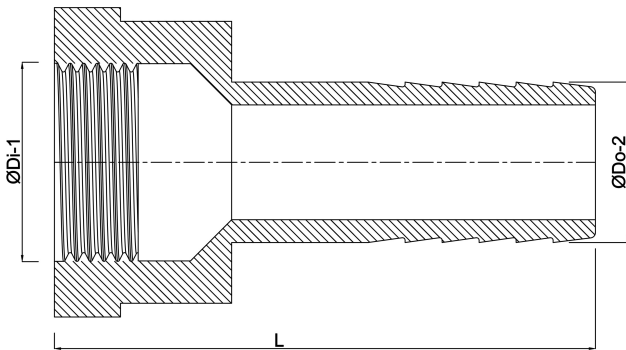

**Profec Hose tail adaptor
hexagonal brass 1" x 25 mm
female thread x hose tail 30bar
(0411925)**

TECHNICAL SPECIFICATIONS

Material	brass
Connection	female thread x hose tail
Pressure	30 bar
Max. temp.	120 °C
Size	1" x 25 mm
Max. temperature	120 °C
Spanner	38

DIMENSIONS

Dq-2	22 mm
F-1	13 mm
L	44.5 mm
Lb	44 mm
Lq-2	20 mm
Nq-2	4
P-1	20 mm
ØDi-1	1 "

ØDi-2 20 mm

ØDo-2 25 mm

Last modified date: 23/05/2026

Bosta UK Ltd.
Reflection House
Olding Road
Bury St. Edmunds
Suffolk
IP33 3TA
T +44 (0) 1284 716580
E enquiries@bosta.co.uk
<http://www.bosta.com>