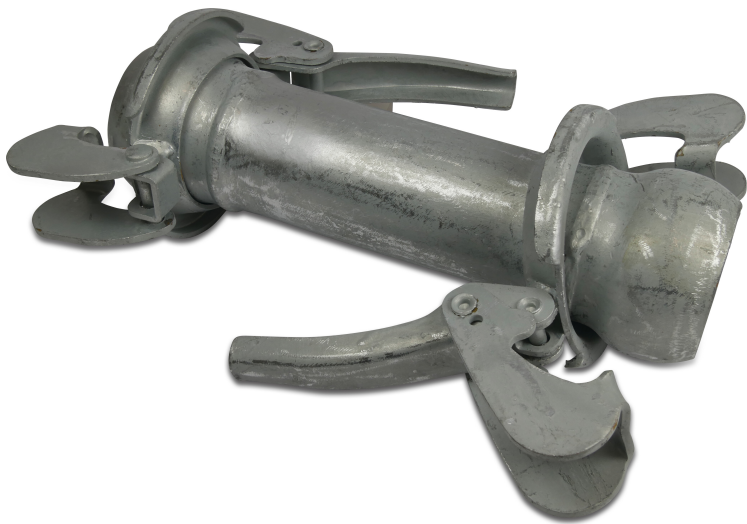

# Quick coupler steel galvanised 194 mm male part Bauer 10bar type Bauer (7039534)

# TECHNICAL SPECIFICATIONS

Type	Bauer
Material	steel
Surface treatment	galvanised
Connection	male part Bauer
Pressure	10 bar
Size	194 mm
Length	600 mm
Outer ø	230 mm

**Last modified date: 27/05/2026**

Bosta UK Ltd.  
Reflection House  
Olding Road  
Bury St. Edmunds  
Suffolk  
IP33 3TA  
T +44 (0) 1284 716580  
E [enquiries@bosta.co.uk](mailto:enquiries@bosta.co.uk)  
<http://www.bosta.com>