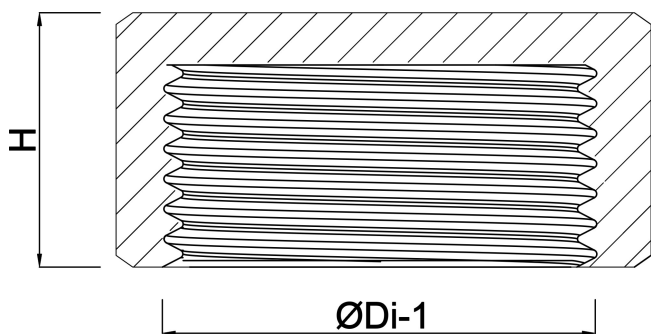

**Profec Cap PVC-U 2 1/2" female
thread 10bar grey type plain
(7036405)**

TECHNICAL SPECIFICATIONS

Colour	grey
Type	plain
Material	PVC-U
Material seal	EPDM
Connection	female thread
Pressure	10 bar
Size	2 1/2"

DIMENSIONS

H	58 mm
ØDi-1	2 1/2 "

PRODUCT INFORMATION

With flat rubber seal

Last modified date: 13/03/2026

Bosta UK Ltd.
Reflection House
Olding Road
Bury St. Edmunds
Suffolk
IP33 3TA
T +44 (0) 1284 716580
E enquiries@bosta.co.uk
<http://www.bosta.com>