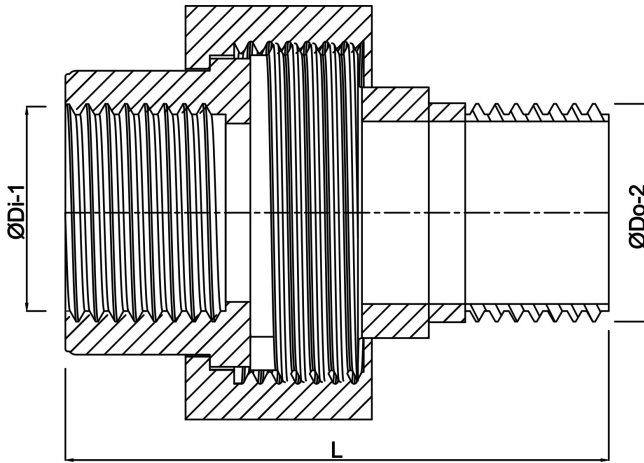

**Profec Nr. 341 Union coupler
stainless steel 316 3/4" female
thread x male thread 16bar
type conical (0080204)**

TECHNICAL SPECIFICATIONS

Type	conical
Material	stainless steel 316
Connection	female thread x male thread
Fitting nr.	Nr. 341
Pressure	16 bar
Max. temp.	100 °C
DN	3/4 "
Size	3/4"
Length	59 mm
Outer ø	26,9 mm

DIMENSIONS

L	59 mm
ØDi-1	3/4 "
ØDo-2	3/4 "
K-1	46 mm
K-2	30 mm

Last modified date: 09/10/2025

Bosta UK Ltd.
Reflection House
Olding Road
Bury St. Edmunds
Suffolk
IP33 3TA
T +44 (0) 1284 716580
E enquiries@bosta.co.uk
<http://www.bosta.com>