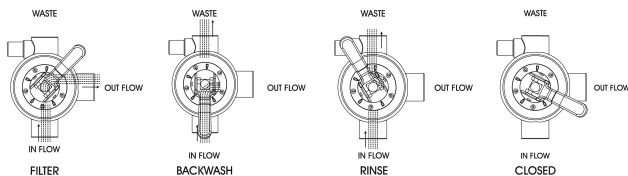

Praher Multiport valve 2" female thread white for top mount filter type 6-way bolt valve, PCD 247mm (0892718)

PRAHER
GROUP

TECHNICAL SPECIFICATIONS

Colour	white
Material seal	NBR/TPE
Feature	for top mount filter
Connection	female thread
Max. temp.	40 °C
Type	6-way bolt valve, PCD 247mm
Size	2"