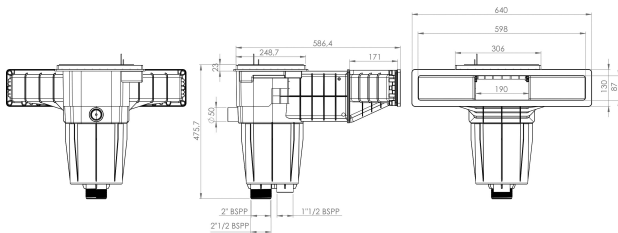

Hayward High waterline skimmer wide ABS 2" female thread grey type X-Pro 600 (7044129)

 **HAYWARD**

TECHNICAL SPECIFICATIONS

Colour	grey
Type	X-Pro 600
Material	ABS
Suitable for	liner pools
Connection	female thread
Size	2"