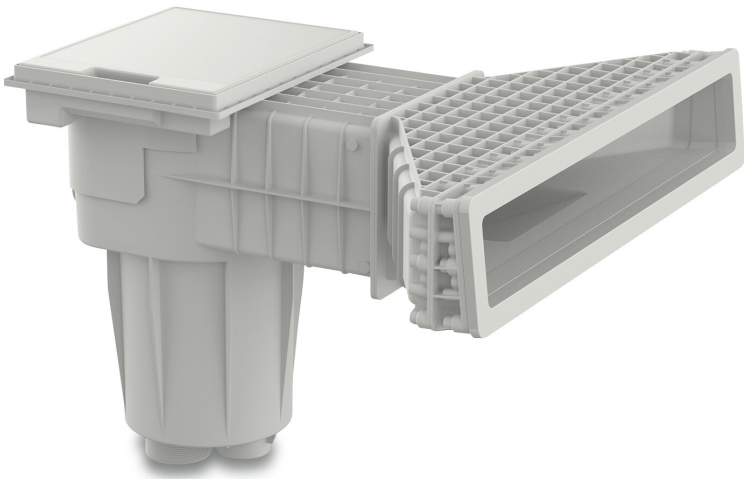

Hayward High waterline skimmer wide ABS 2" female thread grey type X-Pro 600 (7044129)

 **HAYWARD**

TECHNICAL SPECIFICATIONS

Colour	grey
Type	X-Pro 600
Material	ABS
Suitable for	liner pools
Connection	female thread
Size	2"