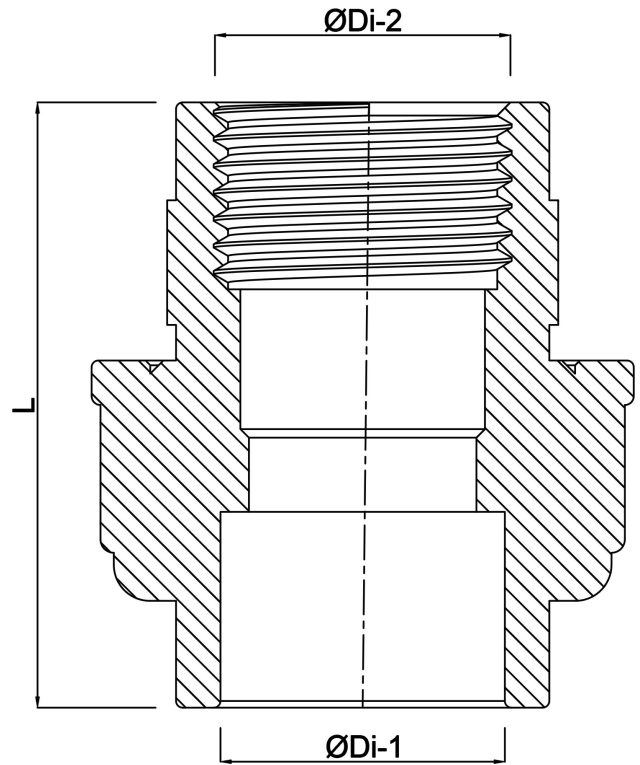

**VDL Union adaptor PVC-U 40  
mm x 1 1/4" glue socket x  
female thread 16bar grey type  
reinforced (7018218)**

**V-L Van de Lande**

# TECHNICAL SPECIFICATIONS

Colour	grey
Type	reinforced
Material	PVC-U
Material seal	EPDM
Connection	glue socket x female thread
Size	40 mm x 1 1/4"
Pressure	16 bar

# DIMENSIONS

F-2	23 mm
L	75 mm
ØDi-1	40 mm
ØDi-2	1 1/4 "

**Last modified date: 25/05/2026**

Bosta UK Ltd.  
Reflection House  
Olding Road  
Bury St. Edmunds  
Suffolk  
IP33 3TA  
T +44 (0) 1284 716580  
E [enquiries@bosta.co.uk](mailto:enquiries@bosta.co.uk)  
<http://www.bosta.com>