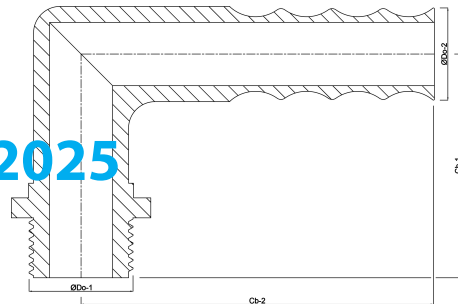

**Hose tail elbow 90° PP 3/4" x 12
mm male thread x hose tail
6bar grey (0330254)**

TECHNICAL SPECIFICATIONS

Colour	grey
Material	PP
Connection	male thread x hose tail
Pressure	6 bar
Max. temp.	80 °C
Size	3/4" x 12 mm

DIMENSIONS

ØDo-2	12 mm
ØDo-1	3/4 "
Cb-1	45 mm
Cb-2	60 mm
β	90 °

Last modified date: 02/10/2025

Bosta UK Ltd.
Reflection House
Olding Road
Bury St. Edmunds
Suffolk
IP33 3TA
T +44 (0) 1284 716580
E enquiries@bosta.co.uk
<http://www.bosta.com>