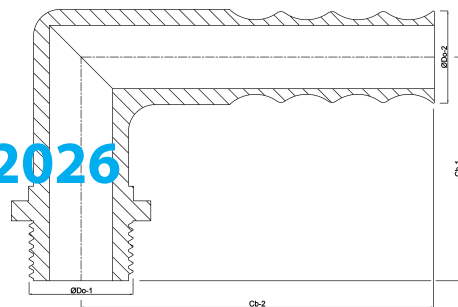

**Hose tail elbow 90° PP 3/4" x 12
mm male thread x hose tail
6bar grey (0330254)**

TECHNICAL SPECIFICATIONS

Colour	grey
Material	PP
Connection	male thread x hose tail
Pressure	6 bar
Max. temp.	80 °C
Size	3/4" x 12 mm

DIMENSIONS

Cb-1	45 mm
Cb-2	60 mm
ØDo-1	3/4 "
ØDo-2	12 mm
β	90 °

Last modified date: 13/03/2026

Bosta UK Ltd.
Reflection House
Olding Road
Bury St. Edmunds
Suffolk
IP33 3TA
T +44 (0) 1284 716580
E enquiries@bosta.co.uk
<http://www.bosta.com>