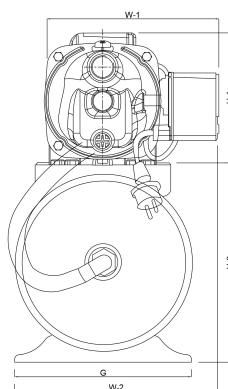

Pressure 8 bar

Packaging dimensions L/W/H 566 x 360 x 554 mm

Type AquaJet 82M-G

Max. head 47 m

Size 1"

| | |
|--------|---------|
| Weight | 17.8 kg |
|--------|---------|

| | |
|-------|--------|
| Power | 0.6 kW |
|-------|--------|

| | |
|-------|-------|
| PORlq | 1.904 |
|-------|-------|

| | |
|-------|-------|
| PORhq | 3.264 |
|-------|-------|

DIMENSIONS

| | |
|-----|--------|
| H-1 | 194 mm |
|-----|--------|

| | |
|-----|--------|
| H-2 | 296 mm |
|-----|--------|

| | |
|---|--------|
| L | 492 mm |
|---|--------|

| | |
|----|--------|
| Lb | 393 mm |
|----|--------|

| | |
|--------|--------|
| Length | 492 mm |
|--------|--------|

| | |
|-----|--------|
| W-1 | 256 mm |
|-----|--------|

W-2 301 mm

Width 301 mm

ØDi-1 1 "

ØDi-2 1 "

PRODUCT INFORMATION

The set is composed of a diaphragm tank with 20 litre capacity, pressure switch for automatic operation, pressure gauge, JET electropump complete with power cable and plug, kit for coupling the pump and the tank, all assembled and ready for installation. Comes assembled.