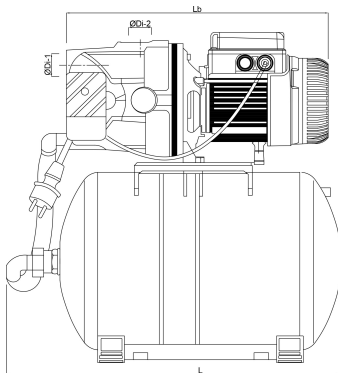

Pressure 8 bar

Packaging dimensions L/W/H 566 x 360 x 554 mm

Type AquaJet 82M-G

Max. head 47 m

Size 1"

| | |
|--------|---------|
| Weight | 17.8 kg |
|--------|---------|

| | |
|-------|--------|
| Power | 0.6 kW |
|-------|--------|

| | |
|-------|-------|
| PORlq | 1.904 |
|-------|-------|

| | |
|-------|-------|
| PORhq | 3.264 |
|-------|-------|

DIMENSIONS

| | |
|-----|--------|
| H-1 | 194 mm |
|-----|--------|

| | |
|-----|--------|
| H-2 | 296 mm |
|-----|--------|

| | |
|---|--------|
| L | 492 mm |
|---|--------|

| | |
|----|--------|
| Lb | 393 mm |
|----|--------|

| | |
|--------|--------|
| Length | 492 mm |
|--------|--------|

| | |
|-----|--------|
| W-1 | 256 mm |
|-----|--------|

W-2 301 mm

Width 301 mm

ØDi-1 1 "

ØDi-2 1 "

PRODUCT INFORMATION

The set is composed of a diaphragm tank with 20 litre capacity, pressure switch for automatic operation, pressure gauge, JET electropump complete with power cable and plug, kit for coupling the pump and the tank, all assembled and ready for installation. Comes assembled.