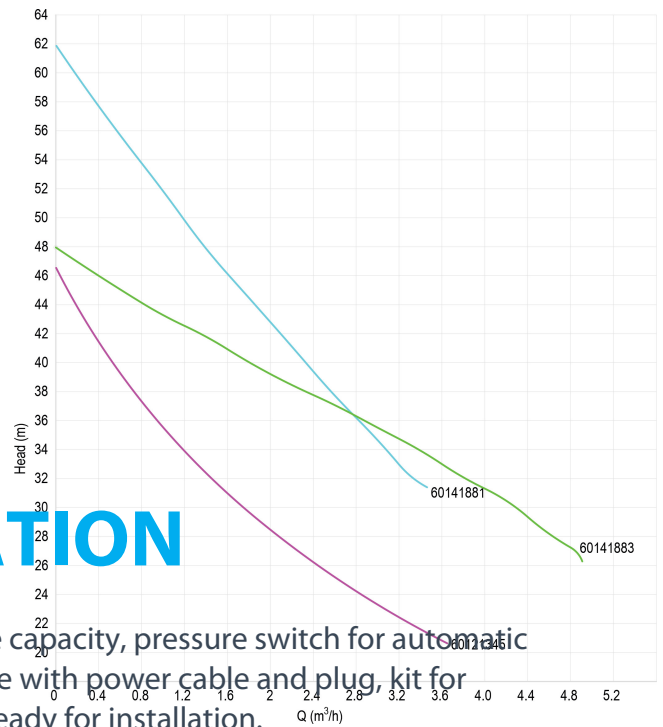

W-2 301 mm

Width 301 mm

ØDi-1 1 "

ØDi-2 1 "

PRODUCT INFORMATION

The set is composed of a diaphragm tank with 20 litre capacity, pressure switch for automatic operation, pressure gauge, JET electropump complete with power cable and plug, kit for coupling the pump and the tank, all assembled and ready for installation. Comes assembled.

Last modified date: 08/05/2026

Bosta UK Ltd.
Reflection House
Olding Road
Bury St. Edmunds
Suffolk
IP33 3TA
T +44 (0) 1284 716580
E enquiries@bosta.co.uk