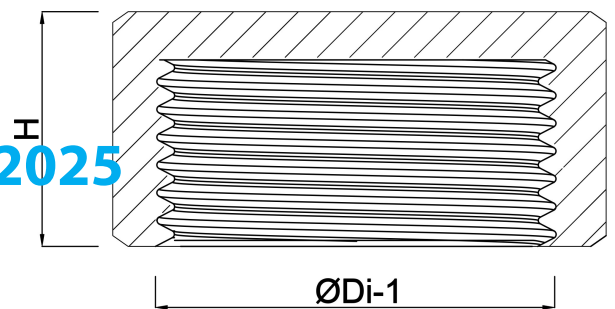

Cap PP 3/8" female thread 10bar grey (0330159)

TECHNICAL SPECIFICATIONS

Colour	grey
Material	PP
Connection	female thread
Pressure	10 bar
Max. temp.	80 °C
Size	3/8"

DIMENSIONS

ØDi-1	3/8 "
ØDo-1	26.5 mm
F-1	16 mm
K-1	23 mm
H	19 mm