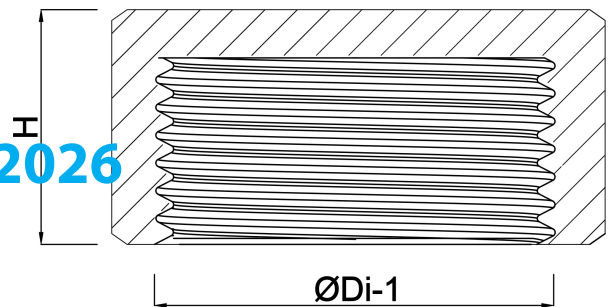

TECHNICAL SPECIFICATIONS

Colour	grey
Material	PP
Connection	female thread
Pressure	10 bar
Max. temp.	80 °C
Size	3/8"

DIMENSIONS

F-1	16 mm
H	19 mm
K-1	23 mm
ØDi-1	3/8 "
ØDo-1	26.5 mm

Last modified date: 13/03/2026