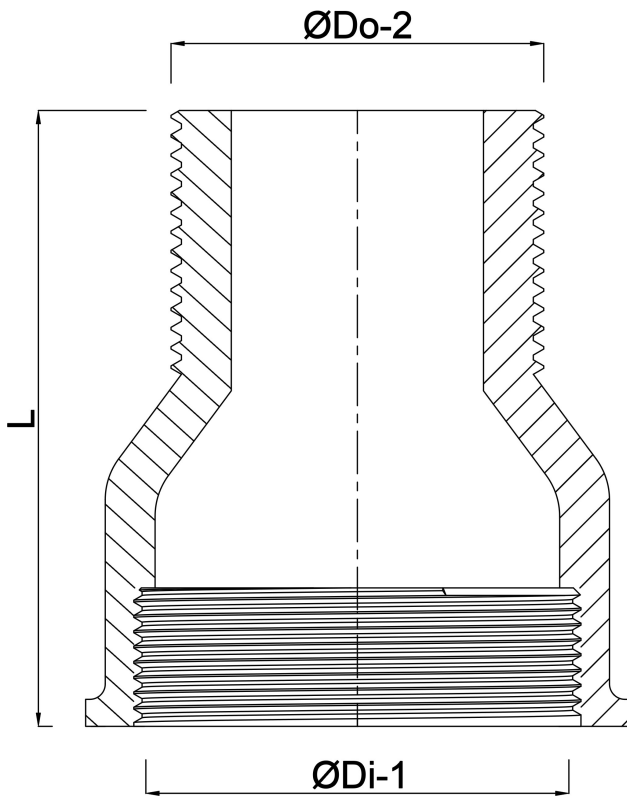

**Profec Nr. 246 Reducer socket
cast iron galvanised 1 1/4" x
1/2" female thread x male
thread 25bar DVGW (1024611)**

TECHNICAL SPECIFICATIONS

Material	cast iron
Surface treatment	galvanised
Approval	DVGW
Connection	female thread x male thread
Fitting nr.	Nr. 246
Temperature range	-20°C - 120°C
Pressure	25 bar
Size	1 1/4" x 1/2"

DIMENSIONS

F-1	19 mm
F-2	19 mm
L	62 mm
ØDi-1	1 1/2 "
ØDo-2	1 "

Last modified date: 24/05/2026

Bosta UK Ltd.
Reflection House
Olding Road
Bury St. Edmunds
Suffolk
IP33 3TA
T +44 (0) 1284 716580
E enquiries@bosta.co.uk
<http://www.bosta.com>