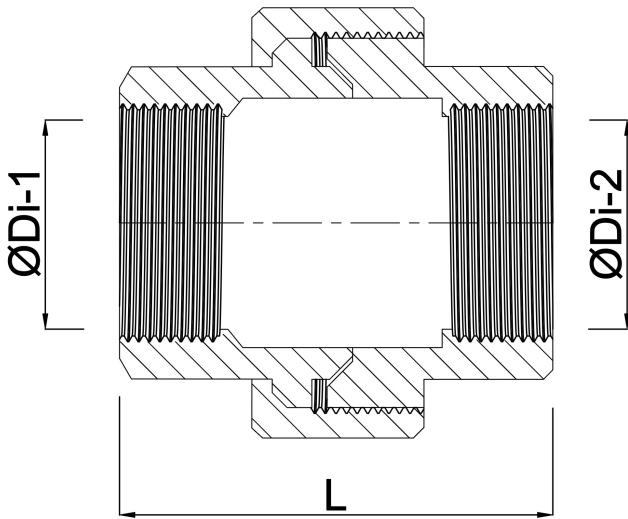

ØDi-1 1 1/4 "

ØDi-2 1 1/4 "

Last modified date: 24/05/2026

Bosta UK Ltd.
Reflection House
Olding Road
Bury St. Edmunds
Suffolk
IP33 3TA
T +44 (0) 1284 716580
E enquiries@bosta.co.uk
<http://www.bosta.com>