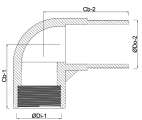

**Profec Nr. 92 Elbow 90° cast
iron galvanised 2 1/2" female
thread x male thread 25bar
DVGW (1009210)**

TECHNICAL SPECIFICATIONS

Material	cast iron
Surface treatment	galvanised
Approval	DVGW
Connection	female thread x male thread
Fitting nr.	Nr. 92
Temperature range	-20°C - 120°C
Pressure	25 bar
Size	2 1/2"

DIMENSIONS

Cb-1	69 mm
Cb-2	88 mm
ØDi-1	2 1/2 "
ØDo-2	2 1/2 "
β	90 °

Last modified date: 14/03/2026

Bosta UK Ltd.
Reflection House
Olding Road
Bury St. Edmunds
Suffolk
IP33 3TA
T +44 (0) 1284 716580
E enquiries@bosta.co.uk
<http://www.bosta.com>